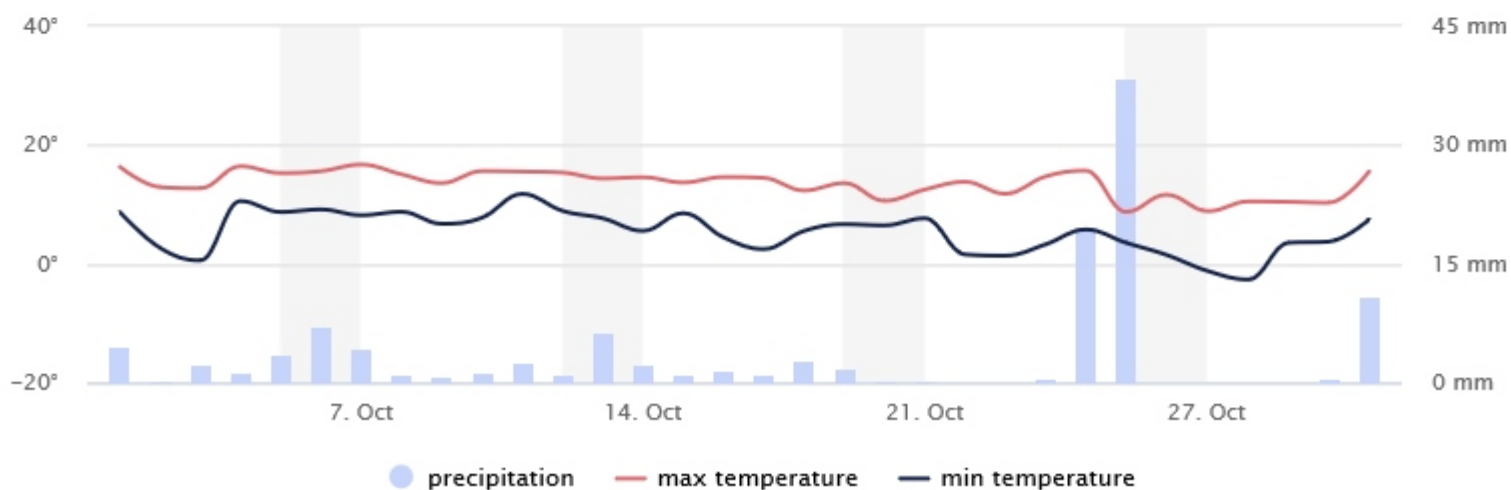

Total visits this period

14:00 - 15:00

Busiest time of day

111 minutes

Average dwell time

3,648

Average visits per day

Busiest Zones

Total Visitors - New Vs Repeat

new visitors
 repeat visitors

0 5k 10k 15k 20k 25k 30k 35k 40k 45k 50k 55k 60k 65k

new visitors repeat visitors

Number of Visitors - New Vs Repeat

? v ↗

Dwell time Analysis

? v ↗

Weather Data powered by

? v ↗

Time of Day - Average

? v ↗