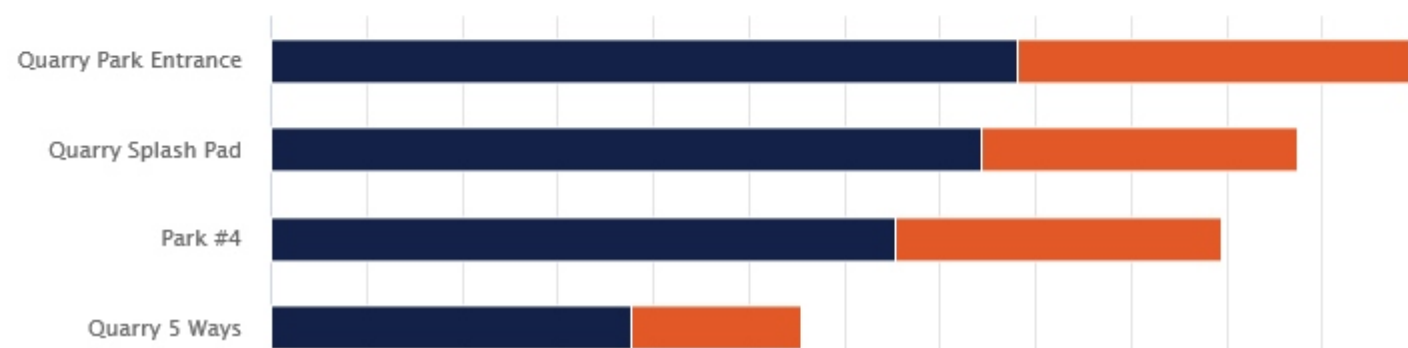

Total visits this period

14:00 - 15:00

Busiest time of day

111 minutes

Average dwell time

3,648

Average visits per day

Busiest Zones