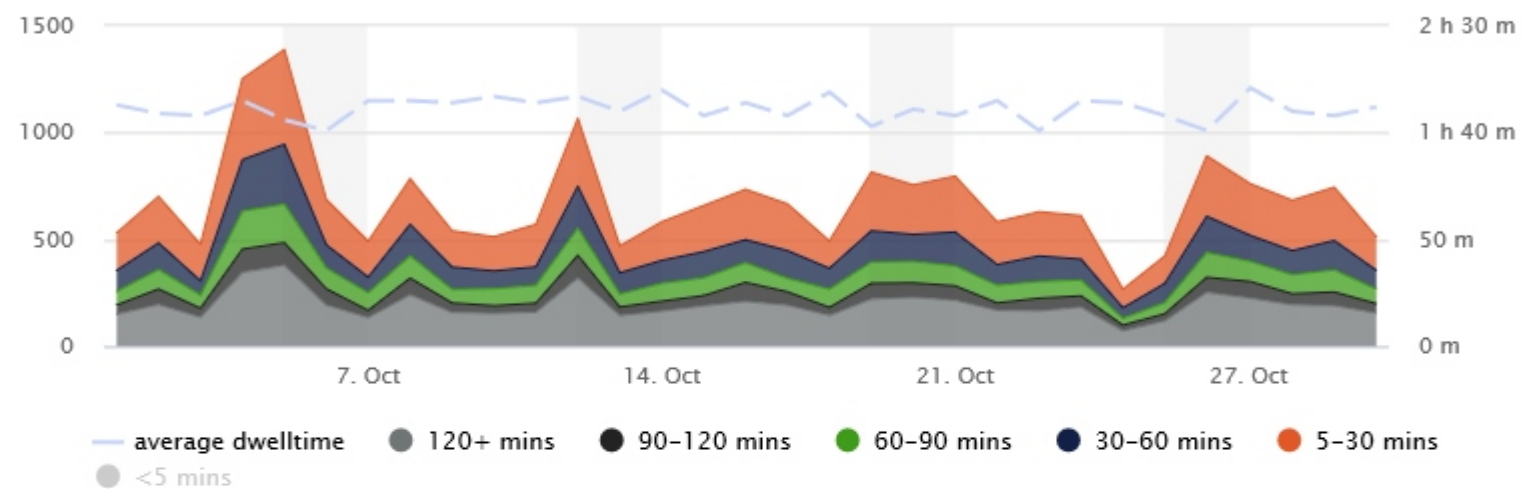

Total visits this period

14:00 - 15:00

Busiest time of day

111 minutes

Average dwell time

3,648

Average visits per day

Busiest Zones

Total Visitors - New Vs Repeat

new visitors
 repeat visitors

0 5k 10k 15k 20k 25k 30k 35k 40k 45k 50k 55k 60k 65k

new visitors repeat visitors

Number of Visitors - New Vs Repeat

? v ↗

Dwell time Analysis

? v ↗

Weather Data powered by

? v ↗

Time of Day - Average

? v ↗