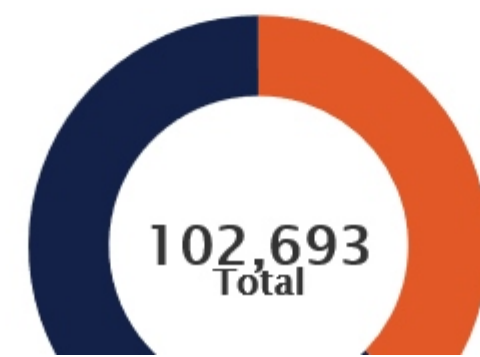

Total Visitors - New Vs Repeat

- new visitors
- repeat visitors