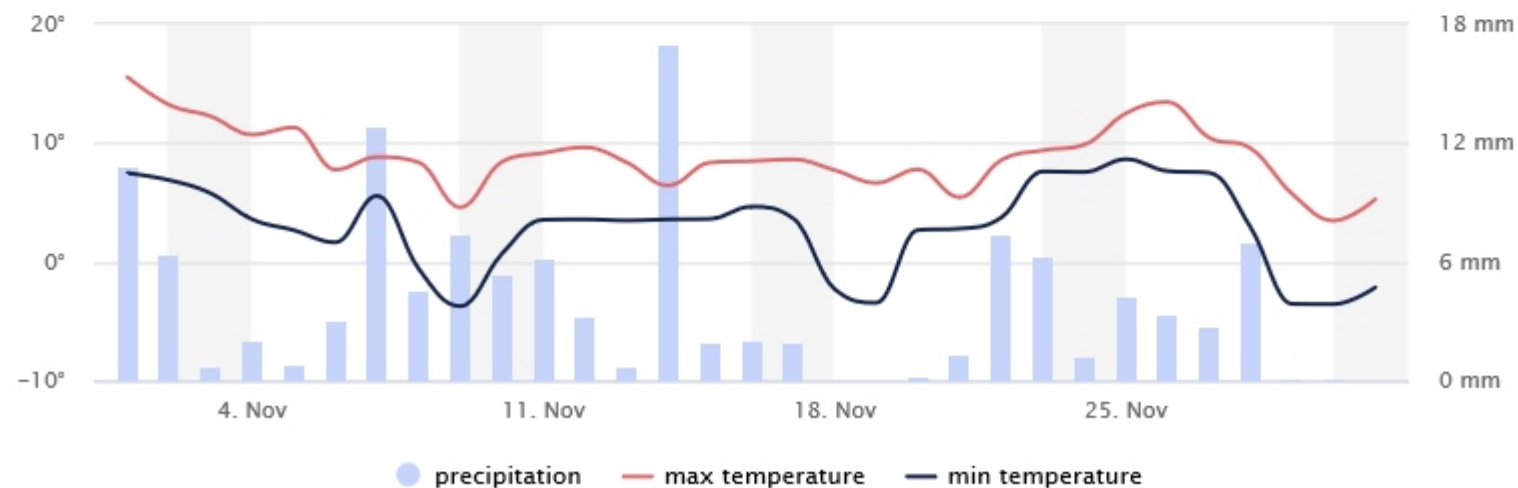

Weather Data powered by

? v ↗