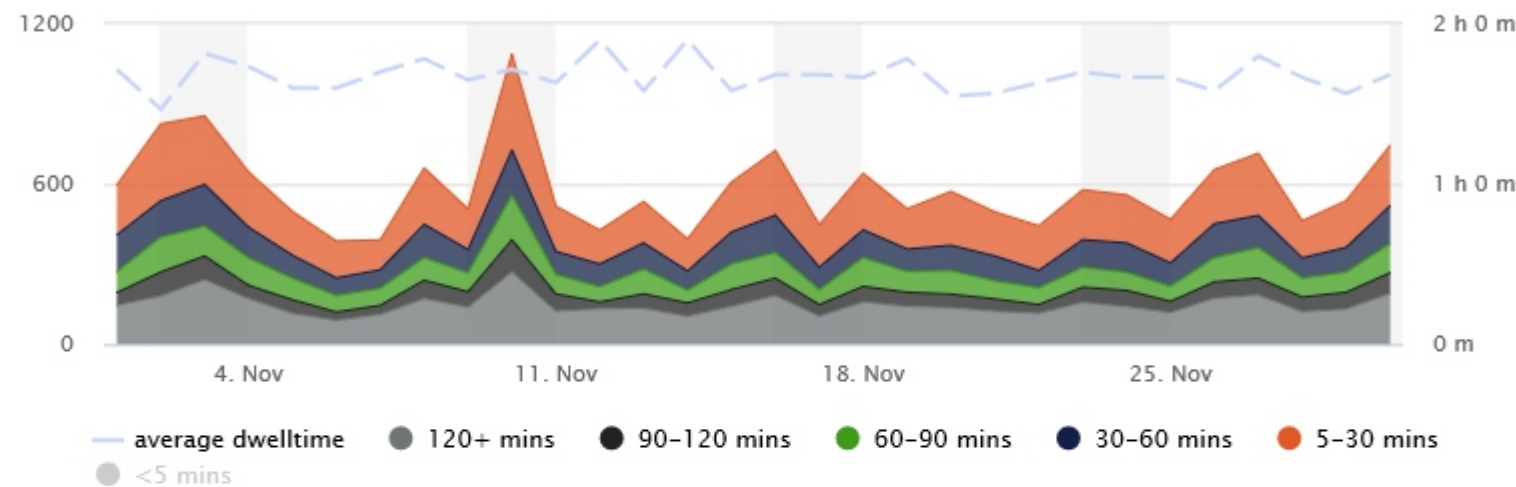

### Busiest Zones

### Total Visitors - New Vs Repeat

- new visitors
- repeat visitors

0 5k 10k 15k 20k 25k 30k 35k 40k 45k 50k 55k 60k

new visitors repeat visitors

### Number of Visitors - New Vs Repeat

? v ↗

### Dwell time Analysis

? v ↗