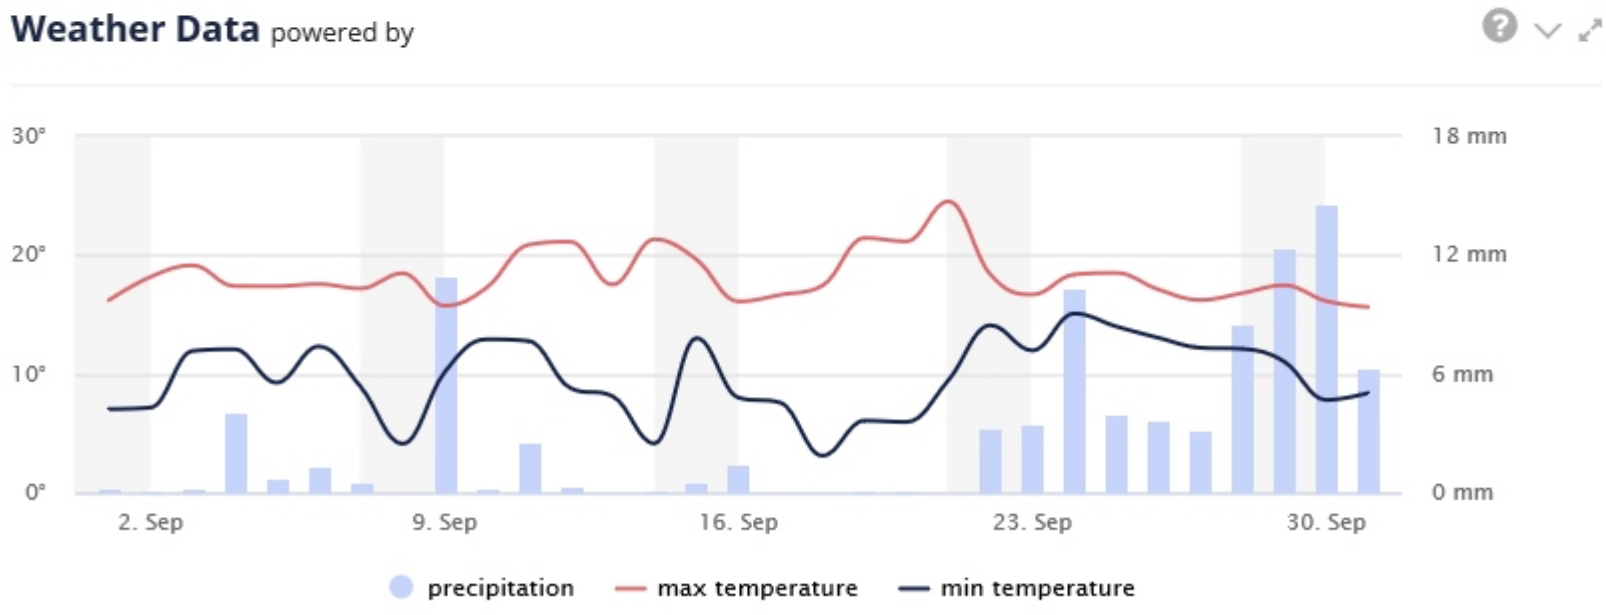

35,043
Average venue visits, per week

4,995
Average venue visits, per day

136,610
Total visits this period

14:00 - 15:00
Busiest time of day

98 minutes
Average dwell time

4,553
Average visits per day

website address: www.elephantwifi.co.uk