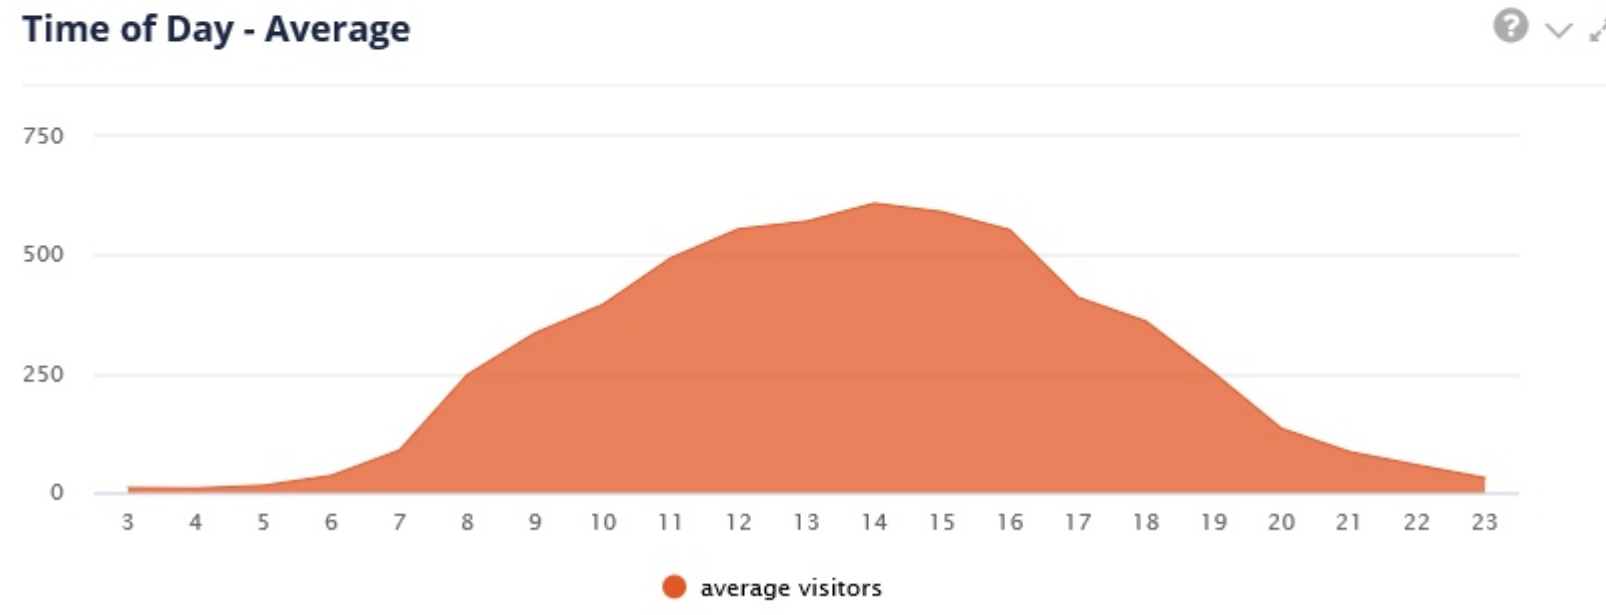

35,043
Average venue visits, per week

4,995
Average venue visits, per day

136,610
Total visits this period

14:00 - 15:00
Busiest time of day

98 minutes
Average dwell time

4,553
Average visits per day

website address: www.elephantwifi.co.uk