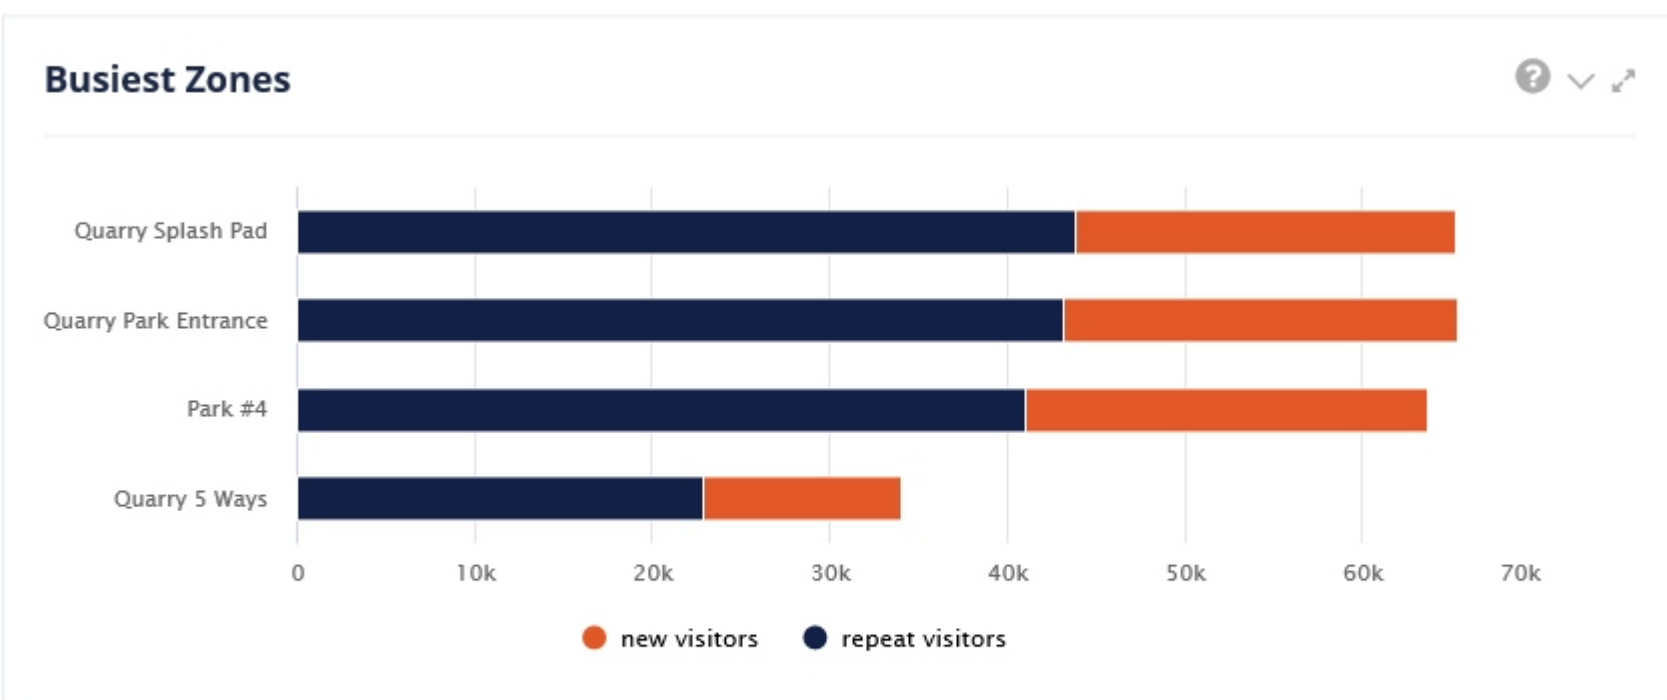

35,043
Average venue visits, per week

4,995
Average venue visits, per day

136,610
Total visits this period

14:00 - 15:00
Busiest time of day

98 minutes
Average dwell time

4,553
Average visits per day

website address: www.elephantwifi.co.uk