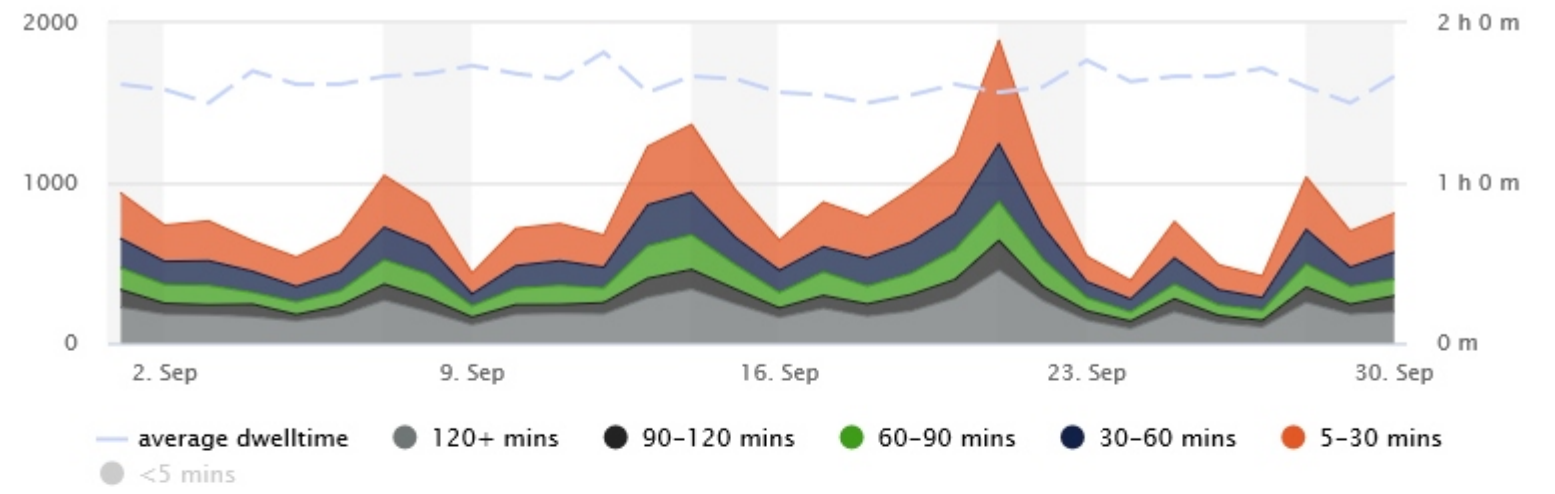

35,043
Average venue visits, per week

4,995
Average venue visits, per day

136,610
Total visits this period

14:00 - 15:00
Busiest time of day

98 minutes
Average dwell time

4,553
Average visits per day

website address: www.elephantwifi.co.uk