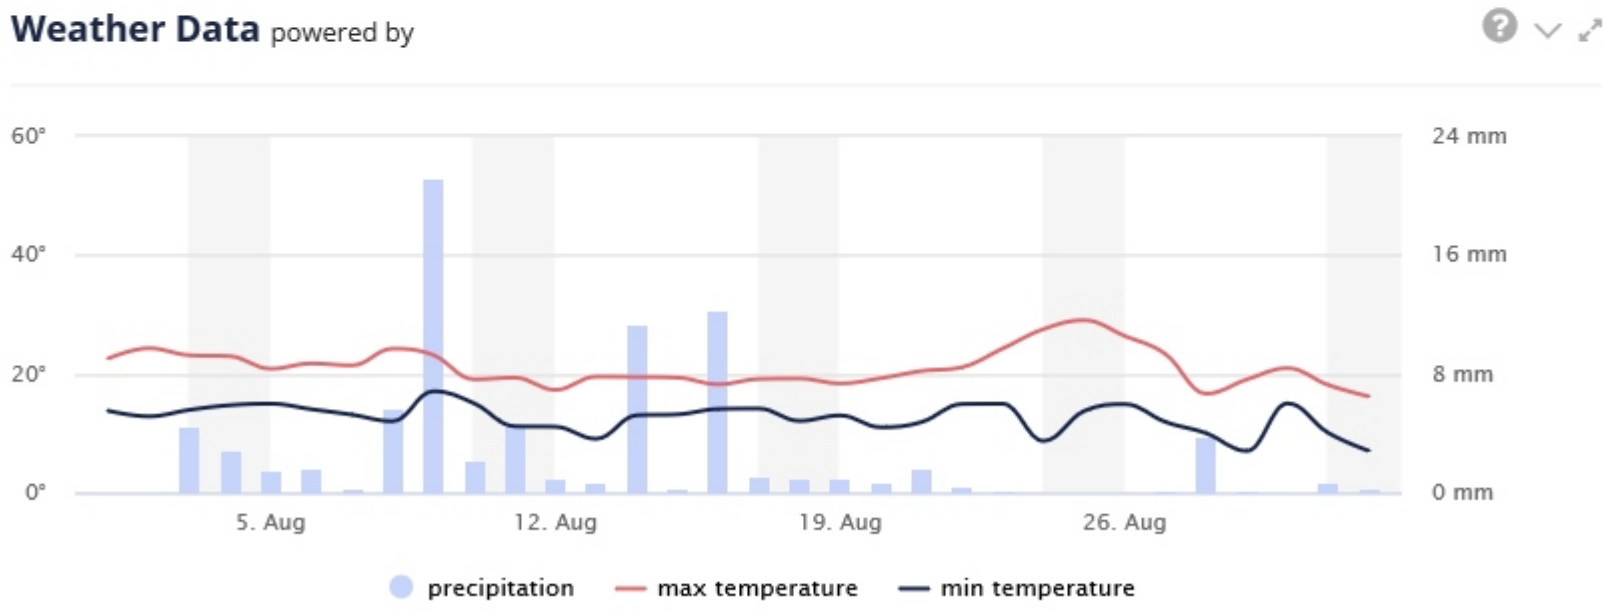

32,023
Average venue visits, per week

4,564
Average venue visits, per day

239,242
Total visits this period

14:00 - 15:00
Busiest time of day

146 minutes
Average dwell time

7,717
Average visits per day

website address: www.elephantwifi.co.uk