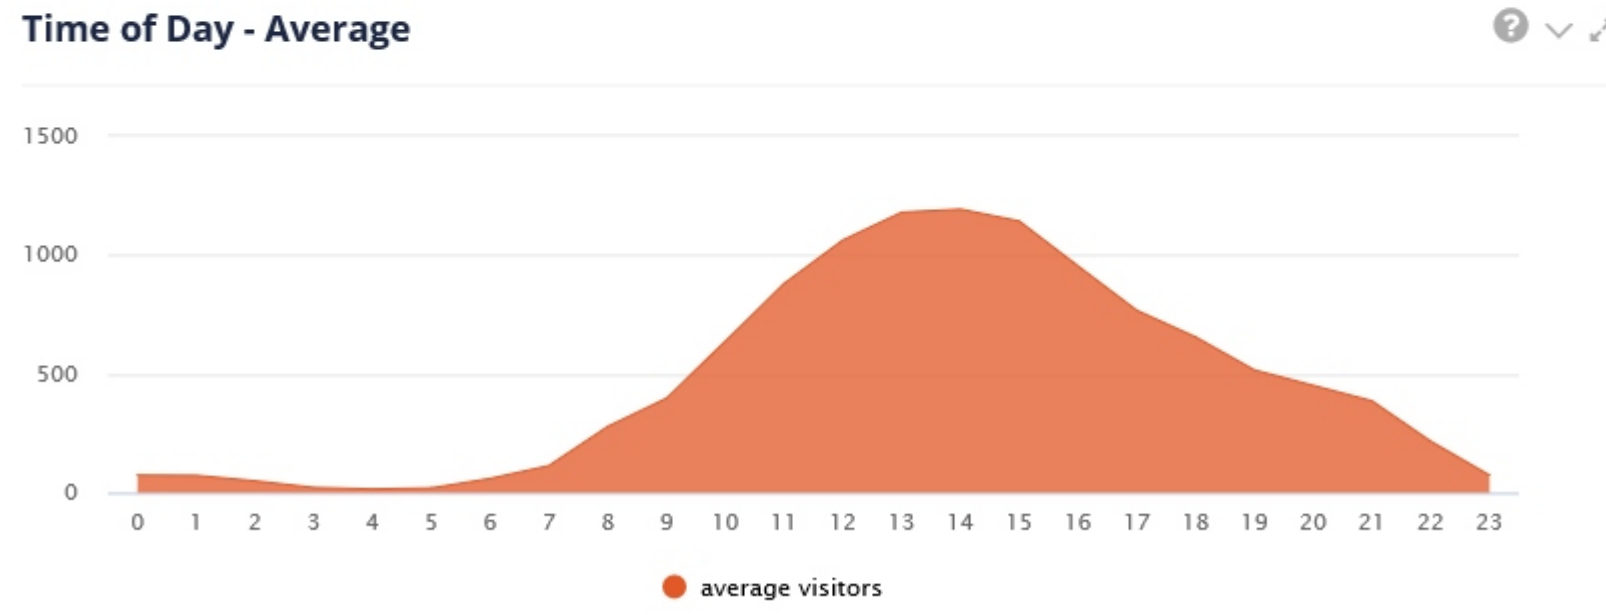

32,023
Average venue visits, per week

4,564
Average venue visits, per day

239,242
Total visits this period

14:00 - 15:00
Busiest time of day

146 minutes
Average dwell time

7,717
Average visits per day

website address: www.elephantwifi.co.uk