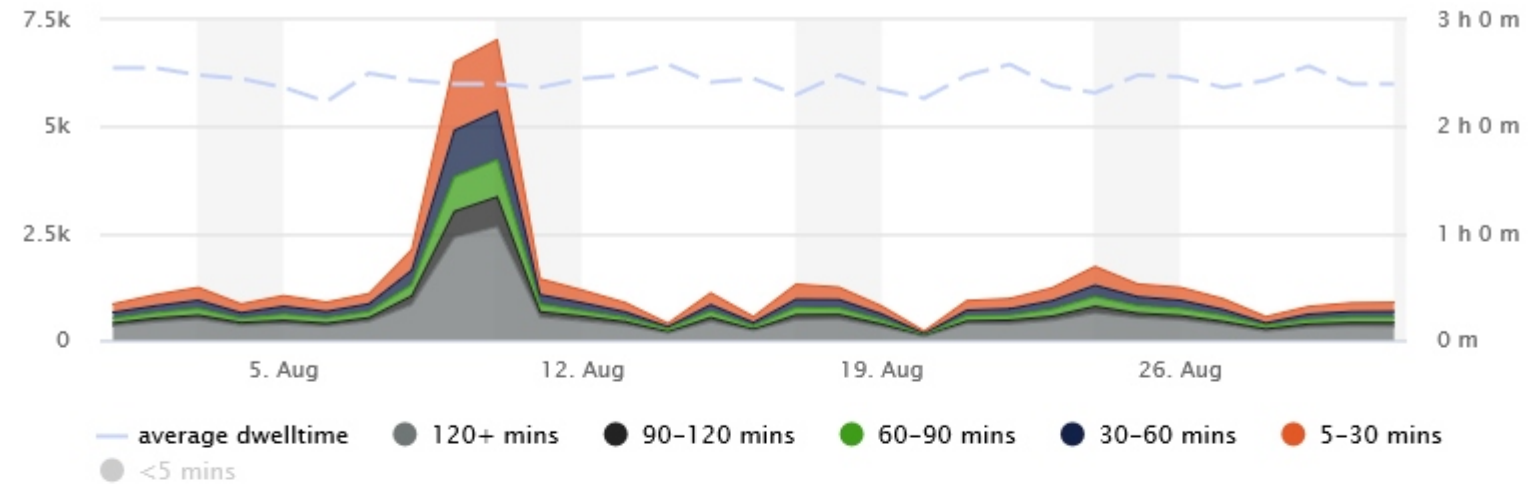

32,023
Average venue visits, per week

4,564
Average venue visits, per day

239,242
Total visits this period

14:00 - 15:00
Busiest time of day

146 minutes
Average dwell time

7,717
Average visits per day

website address: www.elephantwifi.co.uk