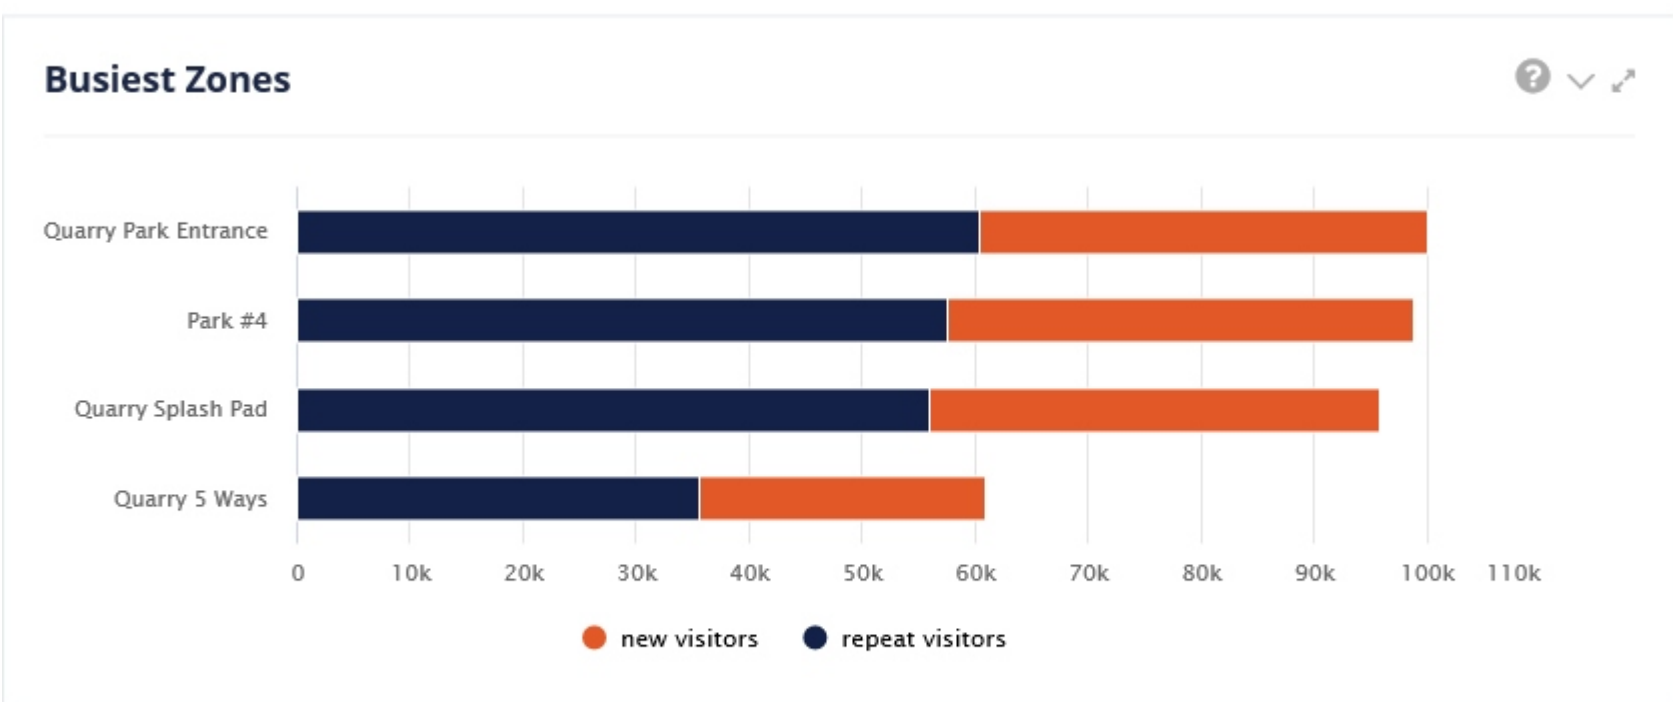

INTELLI-SENSE

[Start Page Tour](#)

[Print Report](#)

[Excel Export](#)

Thursday, 1 August 2019 - Sunday, 1 September 2019

Zone Selection Tool

1,665,848
Average venue visits, per year

139,527
Average venue visits, per month

32,023
Average venue visits, per week

4,564
Average venue visits, per day

239,242
Total visits this period

14:00 - 15:00
Busiest time of day

146 minutes
Average dwell time

7,717
Average visits per day

website address: www.elephantwifi.co.uk