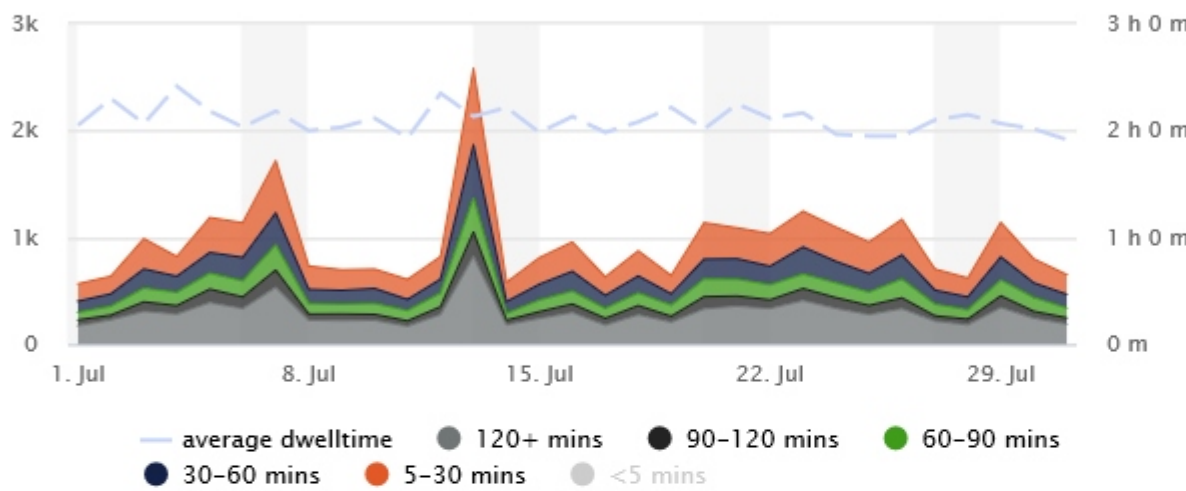

Quarry Splash Pad Quarry Park Entrance Quarry 5 Ways Park #4 Market Hall Market Sq

[Apply Update](#)

1,530,403
Average visits, per year

131,915
Average visits, per month

29,567
Average visits, per week

4,193
Average visits, per day

135,213
Total visits this period

14:00 - 15:00
Busiest time of day

126 minutes
Average dwell time

4,361
Average visits per day

Busiest Zones

Total Visitors - New Vs Repeat

0 10k 20k 30k 40k 50k 60k 70k 80k

● new visitors ● repeat visitors

Number of Visitors - New Vs Repeat

? v ↗

Dwell time Analysis

? v ↗

Weather Data powered by

? v ↗

Time of Day - Average

? v ↗