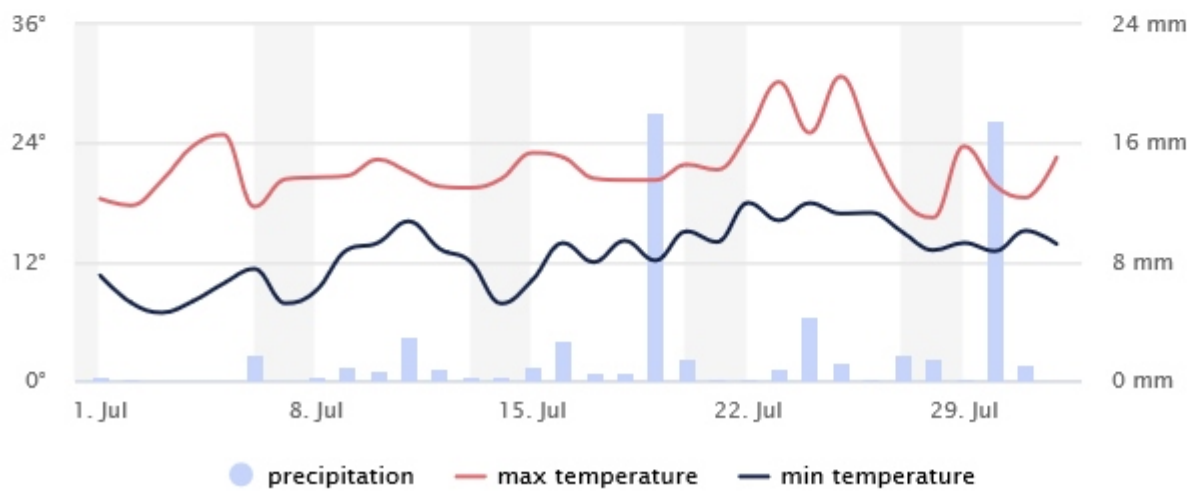

135,213
Total visits this period

14:00 - 15:00
Busiest time of day

126 minutes
Average dwell time

4,361
Average visits per day

Busiest Zones

Total Visitors - New Vs Repeat

0 10k 20k 30k 40k 50k 60k 70k 80k

● new visitors ● repeat visitors

Number of Visitors - New Vs Repeat

? v ↗

Dwell time Analysis

? v ↗

Weather Data powered by

? v ↗

Time of Day - Average

? v ↗