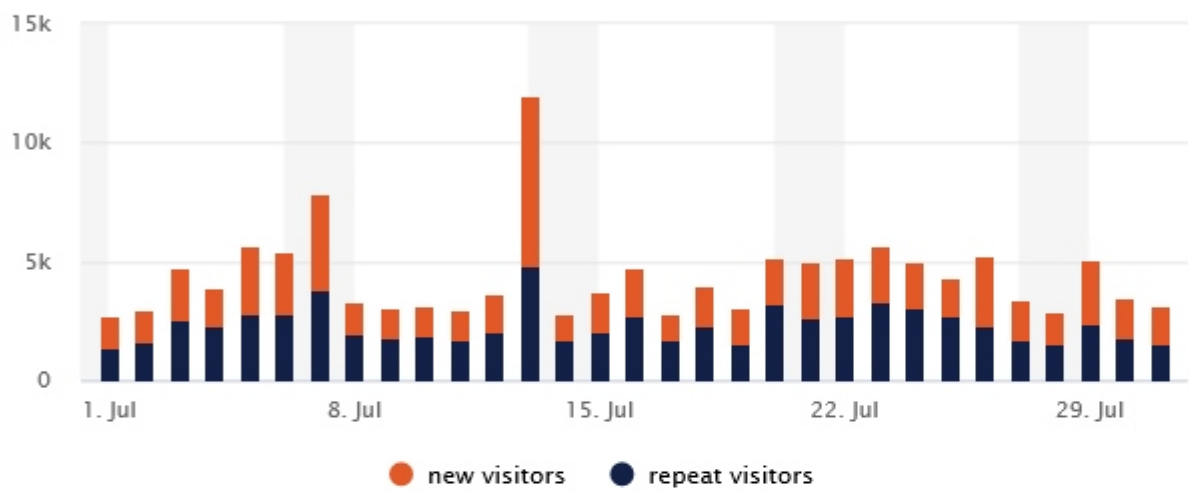

Quarry Splash Pad Quarry Park Entrance Quarry 5 Ways Park #4 Market Hall Market Sq

[Apply Update](#)

1,530,403
Average visits, per year

131,915
Average visits, per month

29,567
Average visits, per week

4,193
Average visits, per day

135,213
Total visits this period

14:00 - 15:00
Busiest time of day

126 minutes
Average dwell time

4,361
Average visits per day

Busiest Zones

Total Visitors - New Vs Repeat

0 10k 20k 30k 40k 50k 60k 70k 80k

● new visitors ● repeat visitors

Number of Visitors - New Vs Repeat

? v ↗

Dwell time Analysis

? v ↗

Weather Data powered by

? v ↗

Time of Day - Average

? v ↗