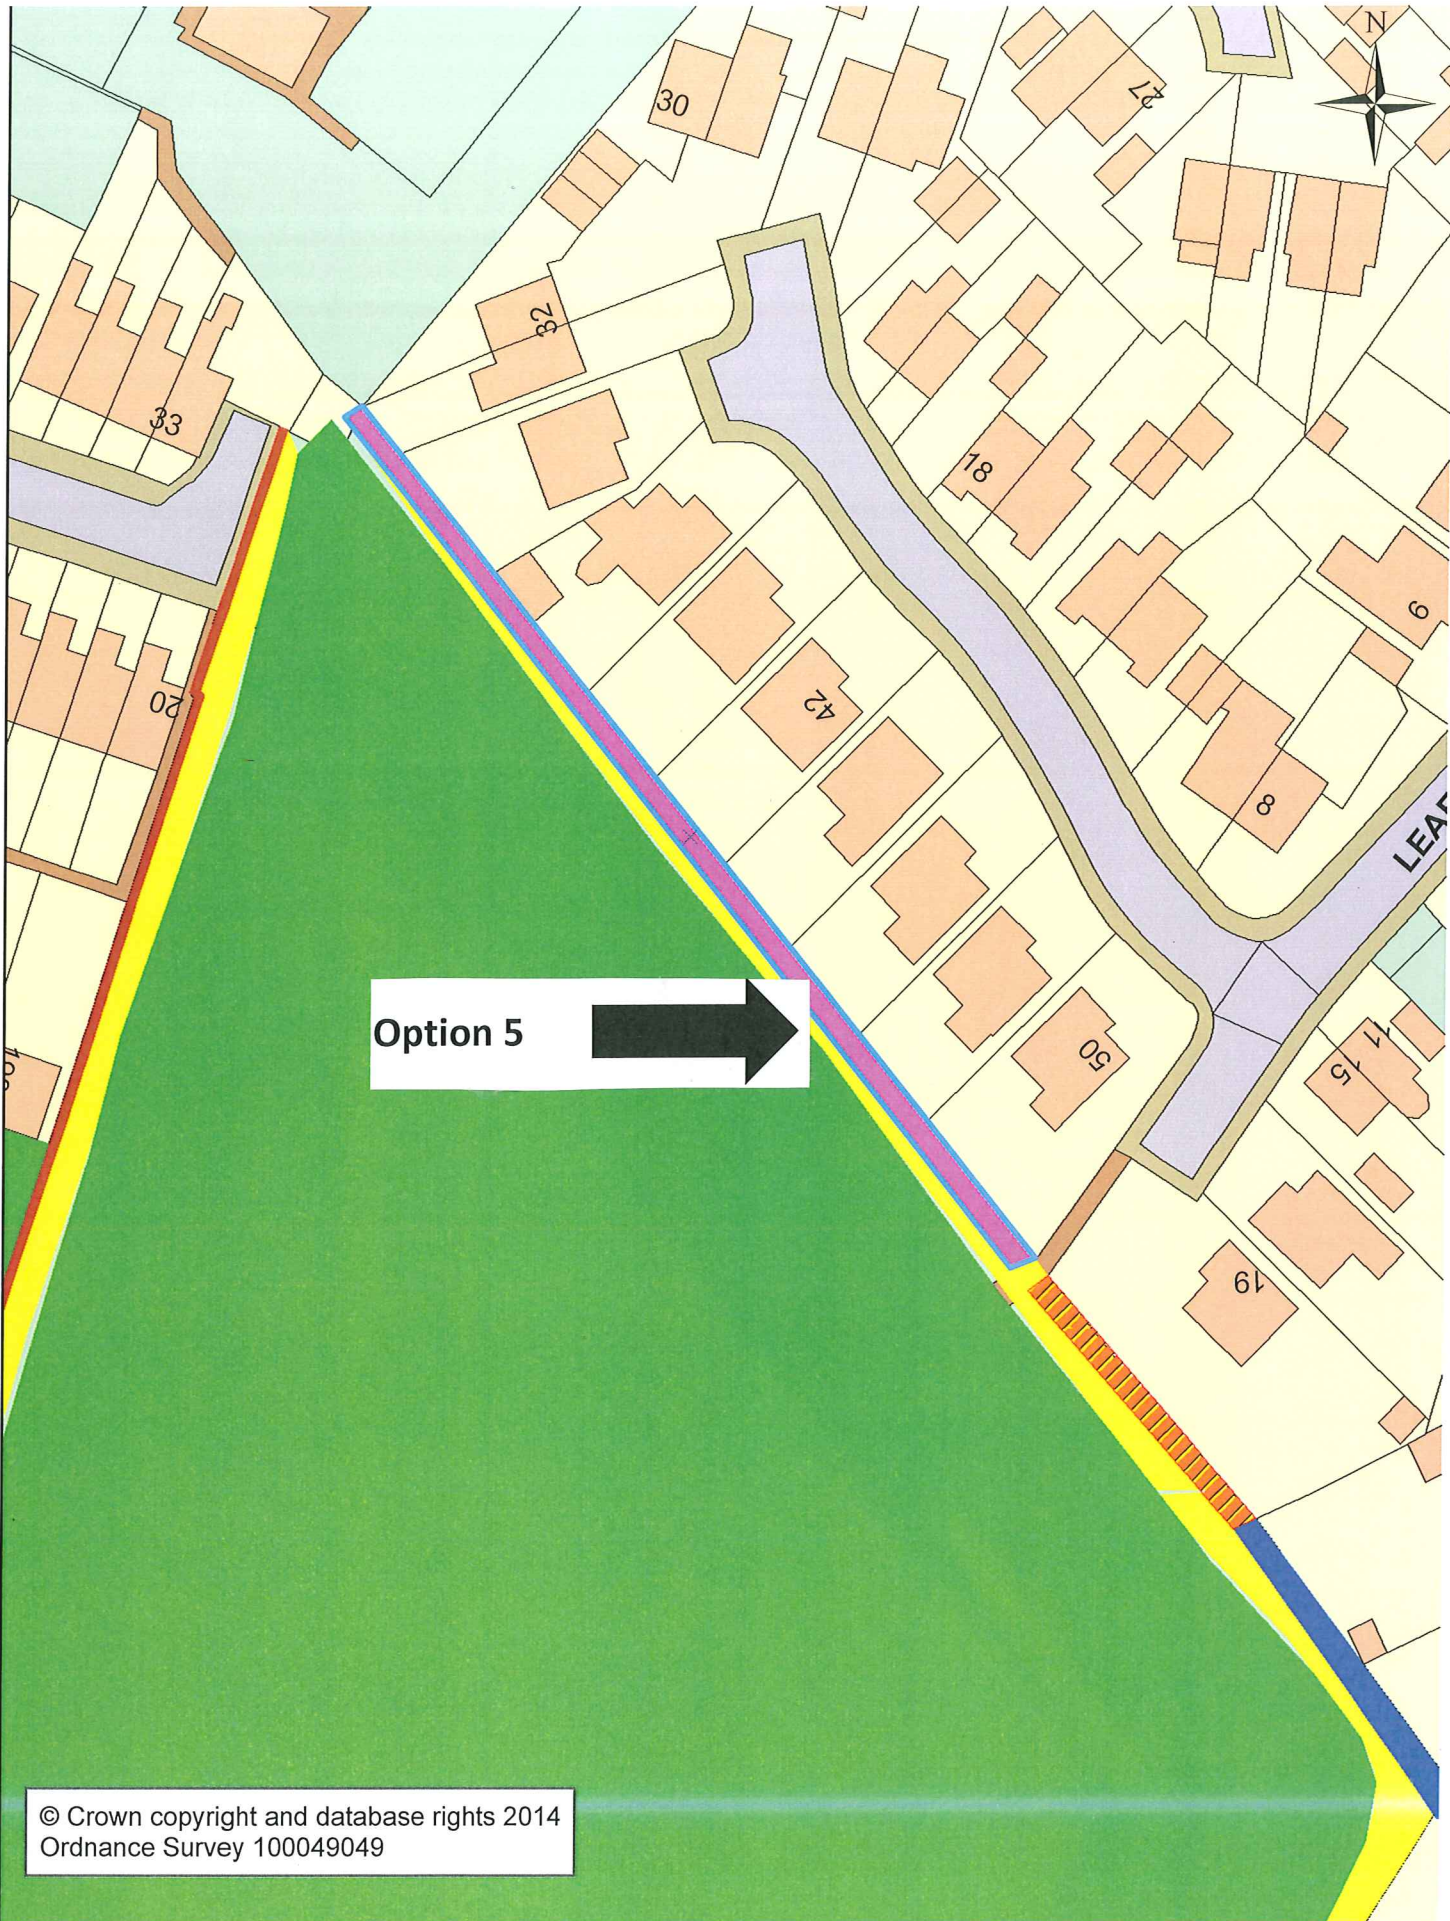

© Crown copyright and database rights 2014  
Ordnance Survey 100049049

**Shropshire**  
Council

**TITLE**

The Shirehall, Abbey Foregate,  
Shrewsbury, Shropshire, SY2 6ND

Scale : 1:500

© Crown copyright and database rights 2014  
Ordnance Survey 100049049

**Shropshire**  
Council

**TITLE**

The Shirehall, Abbey Foregate,  
Shrewsbury, Shropshire, SY2 6ND

Scale : 1:500

© Crown copyright and database rights 2014  
Ordnance Survey 100049049

**Shropshire**  
Council

**TITLE**

The Shirehall, Abbey Foregate,  
Shrewsbury, Shropshire, SY2 6ND

Scale : 1:700