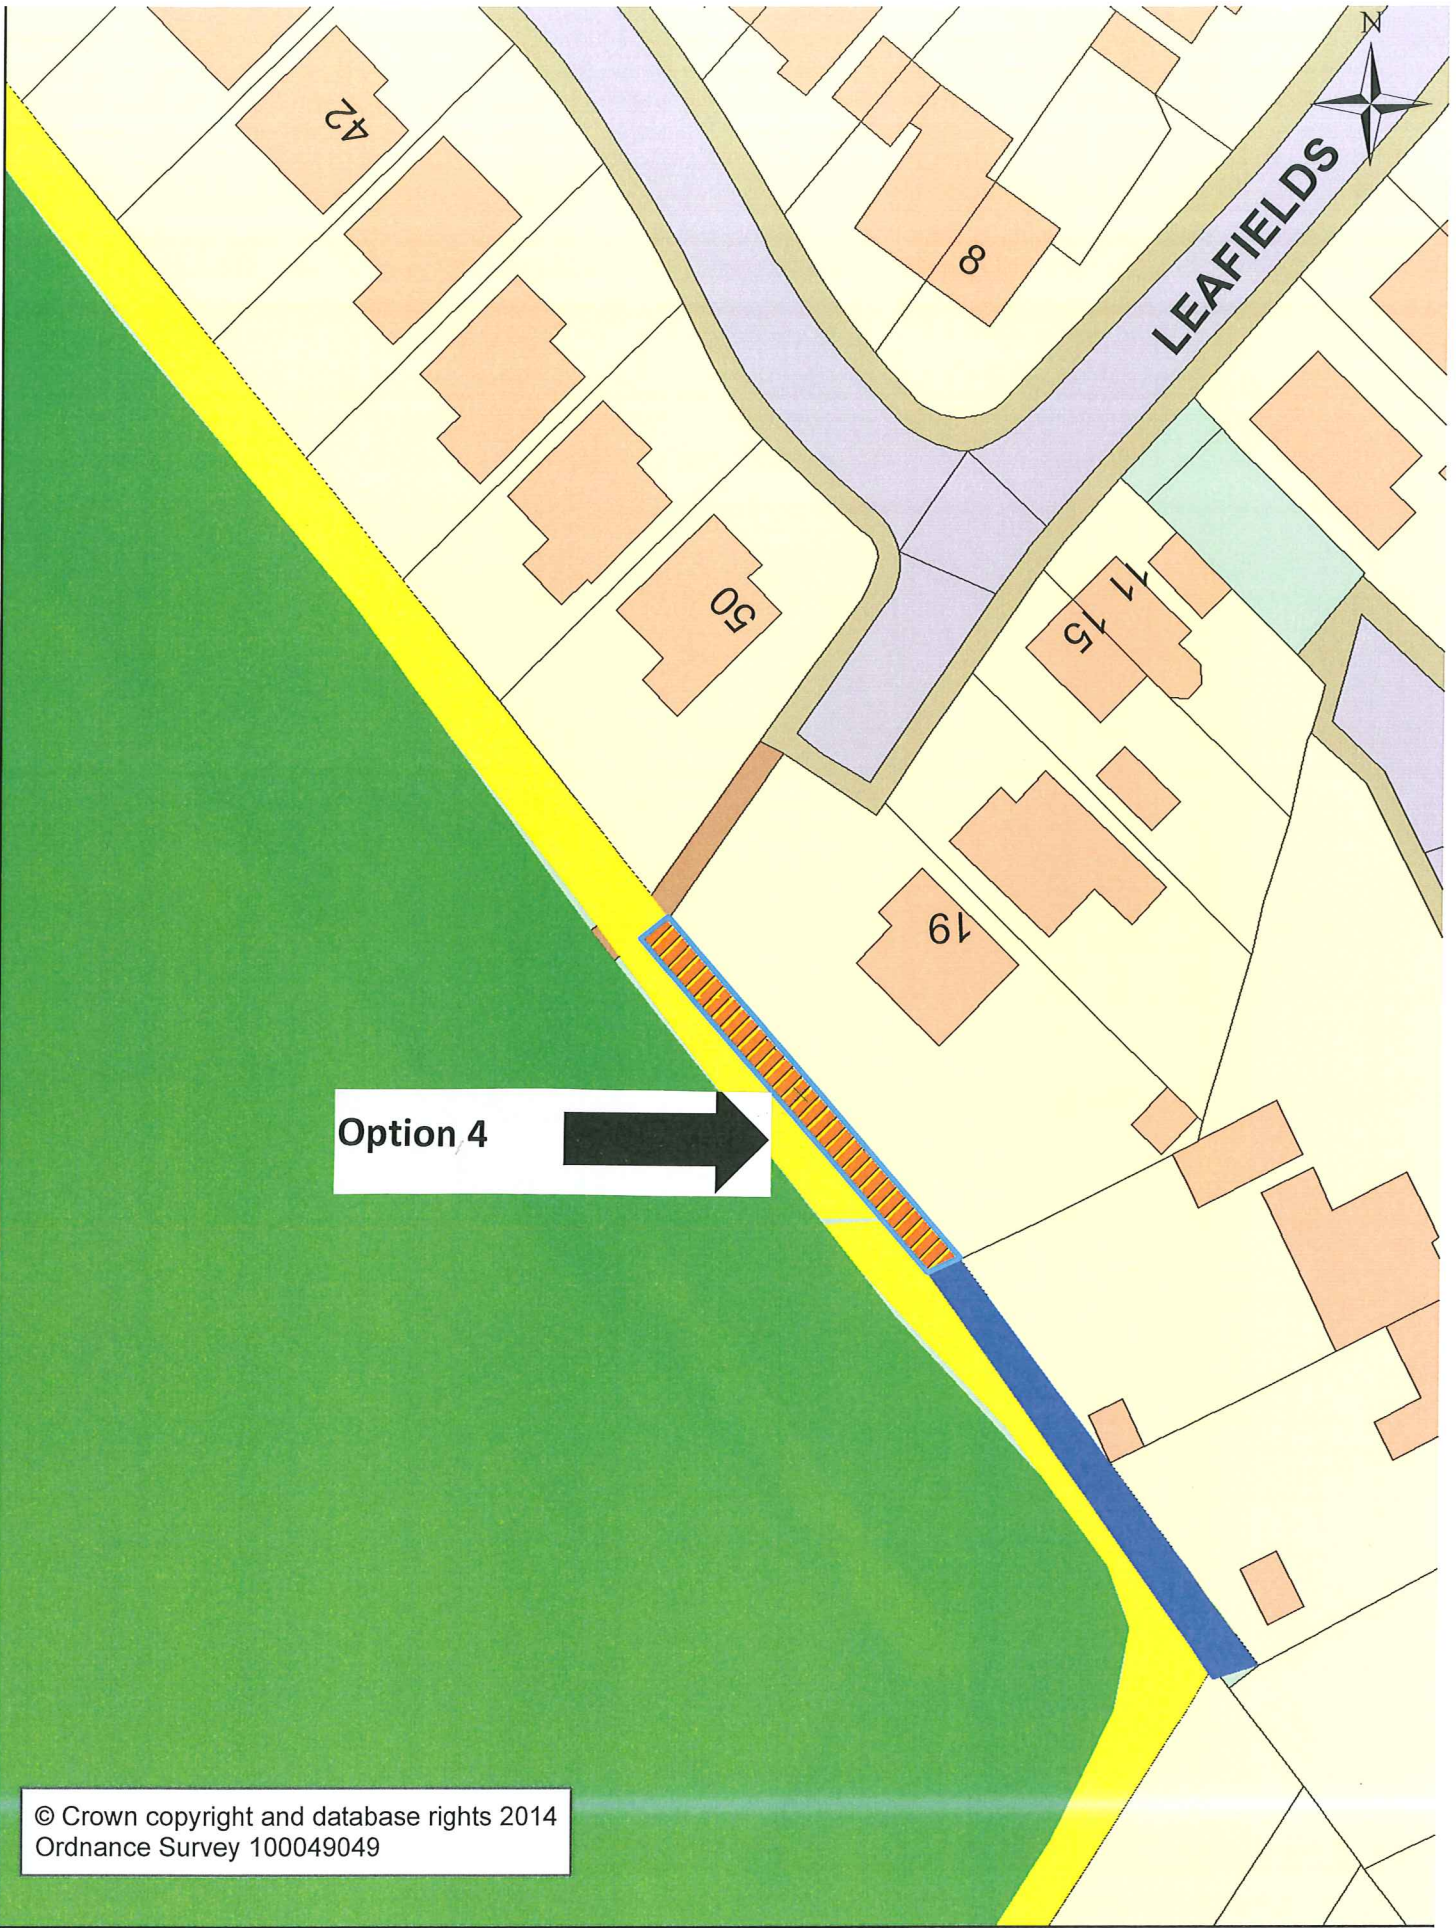

© Crown copyright and database rights 2014  
Ordnance Survey 100049049

**Shropshire**  
Council

**TITLE**

The Shirehall, Abbey Foregate,  
Shrewsbury, Shropshire, SY2 6ND

Scale : 1:500

© Crown copyright and database rights 2014  
Ordnance Survey 100049049

**Shropshire**  
Council

**TITLE**

The Shirehall, Abbey Foregate,  
Shrewsbury, Shropshire, SY2 6ND

Scale : 1:500

© Crown copyright and database rights 2014  
Ordnance Survey 100049049

**Shropshire**  
Council

**TITLE**

The Shirehall, Abbey Foregate,  
Shrewsbury, Shropshire, SY2 6ND

Scale : 1:700