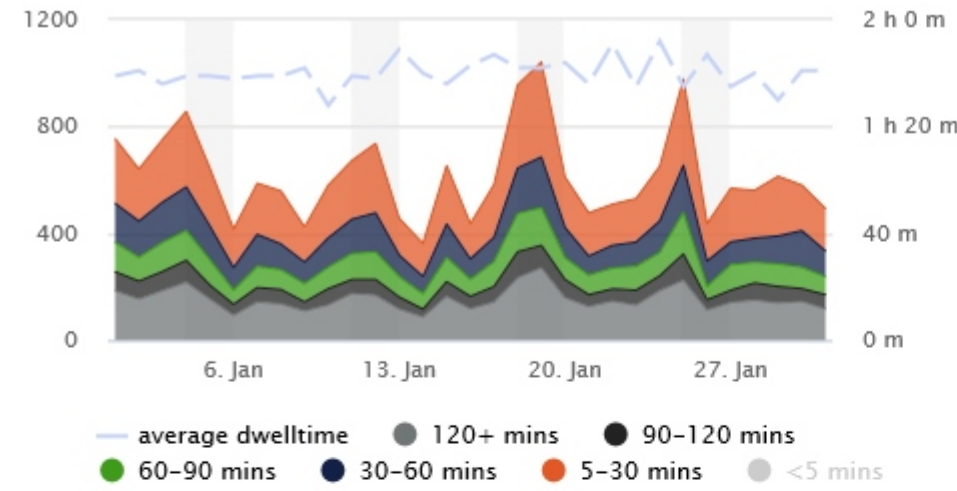

41,895
Average venue visits, per week

5,985
Average venue visits, per day

113,092
Total visits this period

15:00 - 16:00
Busiest time of day

100 minutes
Average dwell time

3,648
Average visits per day

website address: www.elephantwifi.co.uk