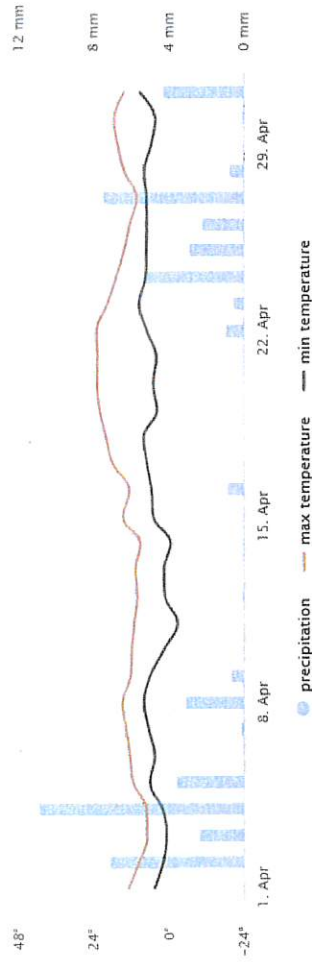

20,628
Average visits, per week

2,937
Average visits, per day

95,715
Total visits this period

14:00 - 15:00
Busiest time of day

81 minutes
Average dwell time

3,190
Average visits, per day

Busiest Zones

Total Visitors - New Vs Repeat

Number of Visitors - New Vs Repeat

7.5k

Dwell time Analysis

2000

4 h 0 m

Weather Data powered by

Time of Day - Average

website address: www.elephantwifi.co.uk