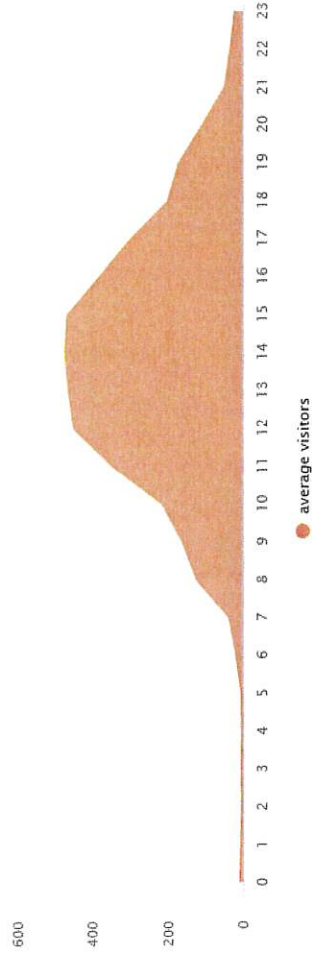

INTELLI-SENSE

Visitor Report visitor report page

Start Page Tour

Print Report

Excel Export

Monday, 1 April 2019 - Wednesday, 1 May 2019

907,631
Average visits, per year

90,763
Average visits, per month

20,628
Average visits, per week

2,937
Average visits, per day

95,715
Total visits this period

14:00 - 15:00
Busiest time of day

81 minutes
Average dwell time

3,190
Average visits, per day

Busiest Zones

Total Visitors - New Vs Repeat

Number of Visitors - New Vs Repeat

7.5k

Dwell time Analysis

2000

4 h 0 m

Weather Data powered by

Time of Day - Average

website address: www.elephantwifi.co.uk