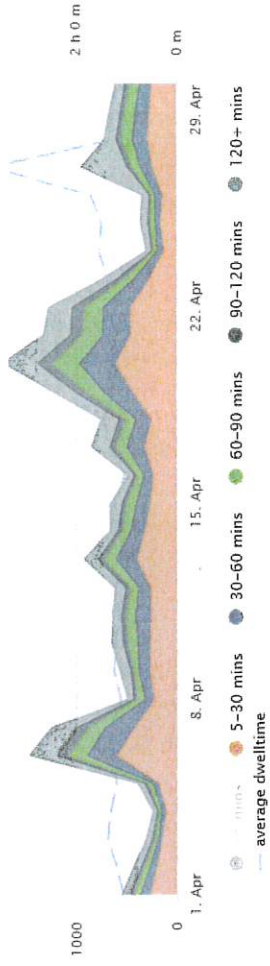

20,628
Average visits, per week

2,937
Average visits, per day

95,715
Total visits this period

14:00 - 15:00
Busiest time of day

81 minutes
Average dwell time

3,190
Average visits, per day

Busiest Zones

Total Visitors - New Vs Repeat

Number of Visitors - New Vs Repeat

7.5k

Dwell time Analysis

2000

4 h 0 m

Weather Data powered by

Time of Day - Average

website address: www.elephantwifi.co.uk