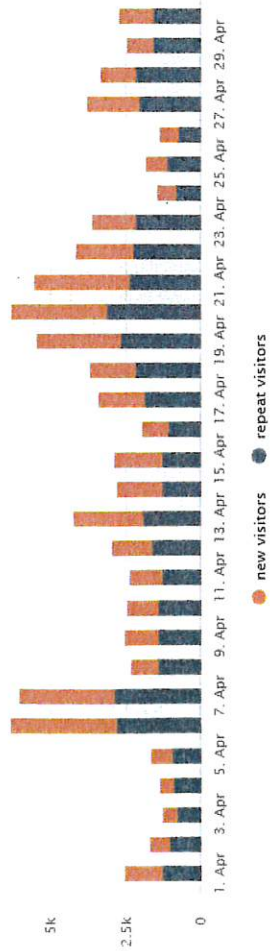

INTELLI-SENSE

Visitor Report visitor report page

Start Page Tour

Print Report

Excel Export

Monday, 1 April 2019 - Wednesday, 1 May 2019

907,631
Average visits, per year

90,763
Average visits, per month

20,628
Average visits, per week

2,937
Average visits, per day

95,715
Total visits this period

14:00 - 15:00
Busiest time of day

81 minutes
Average dwell time

3,190
Average visits, per day

Busiest Zones

Total Visitors - New Vs Repeat

Number of Visitors - New Vs Repeat

7.5k

Dwell time Analysis

2000

4 h 0 m

Weather Data powered by

Time of Day - Average

website address: www.elephantwifi.co.uk