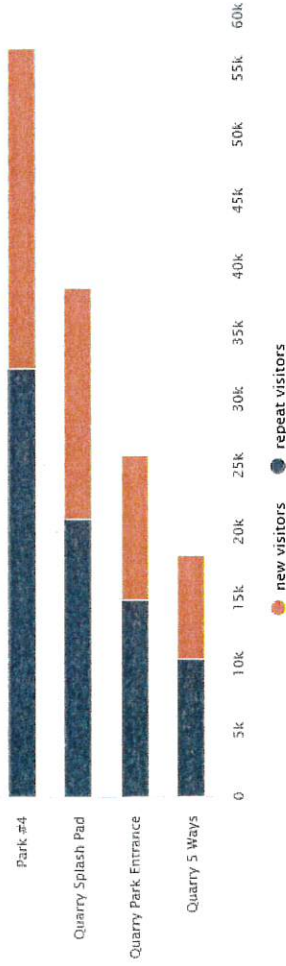

INTELLI-SENSE

Visitor Report visitor report page

Start Page Tour

Print Report

Excel Export

Monday, 1 April 2019 - Wednesday, 1 May 2019

907,631
Average visits, per year

90,763
Average visits, per month

20,628
Average visits, per week

2,937
Average visits, per day

95,715
Total visits this period

14:00 - 15:00
Busiest time of day

81 minutes
Average dwell time

3,190
Average visits, per day

Busiest Zones

Total Visitors - New Vs Repeat

Number of Visitors - New Vs Repeat

7.5k

Dwell time Analysis

2000

4 h 0 m

Weather Data powered by

Time of Day - Average

website address: www.elephantwifi.co.uk