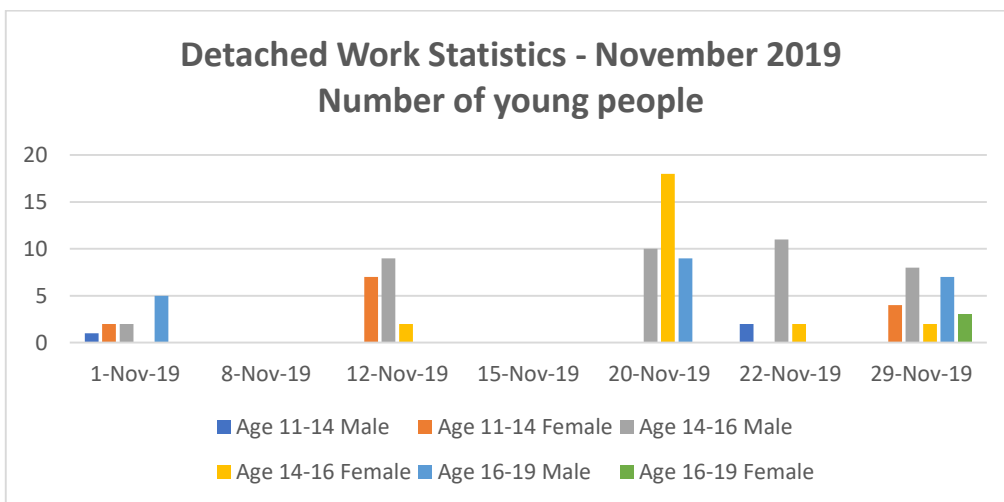

SHREWSBURY TOWN COUNCIL

**Detached Youth Work Statistics and Report
Autumn 2019**

LOCATIONS VISITED

Upton Lane, Monkmoor Rec, The Lantern, Bus station, Quarry, KFC (Town), Pride Hill, The Column, Ditherington, Meole

ISSUES RAISED

Drugs, pride, youthie, parents, school, death, education, safety, harm red, knives, moving, smoking, sadness, self-harm, Insta, violence, past, society, loss, accents.