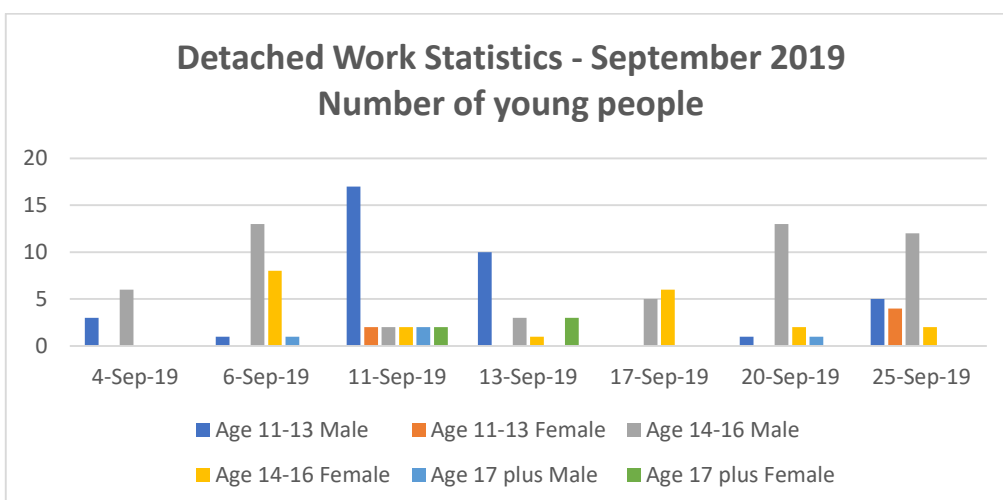

SHREWSBURY TOWN COUNCIL

**Detached Youth Work Statistics and Report
Autumn 2019**

LOCATIONS VISITED

Upton Lane, Monkmoor Rec, The Lantern, Bus station, Quarry, KFC (Town), Pride Hill, The Column, Ditherington, Meole

ISSUES RAISED

Drugs, pride, youthie, parents, school, death, education, safety, harm red, knives, moving, smoking, sadness, self-harm, Insta, violence, past, society, loss, accents.