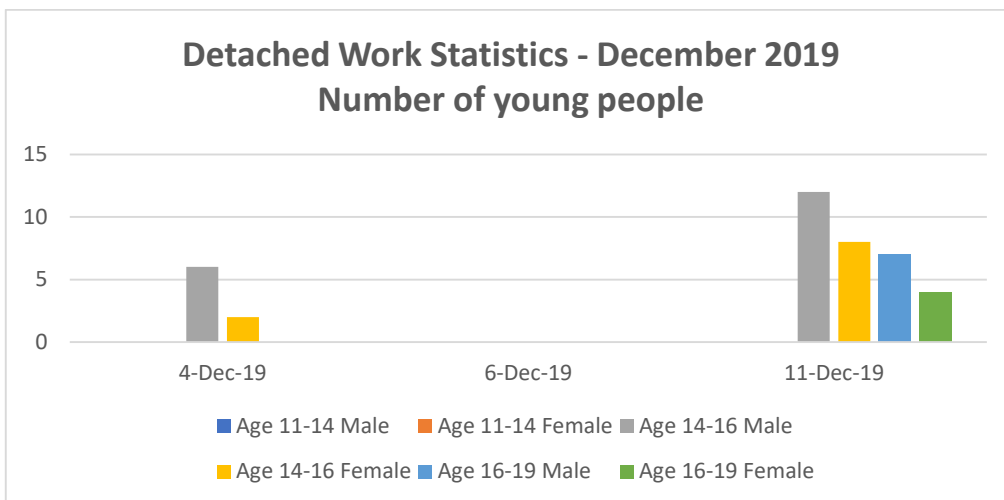

SHREWSBURY TOWN COUNCIL

**Detached Youth Work Statistics and Report
Autumn 2019**

LOCATIONS VISITED

Upton Lane, Monkmoor Rec, The Lantern, Bus station, Quarry, KFC (Town), Pride Hill, The Column, Ditherington, Meole

ISSUES RAISED

Drugs, pride, youthie, parents, school, death, education, safety, harm red, knives, moving, smoking, sadness, self-harm, Insta, violence, past, society, loss, accents.