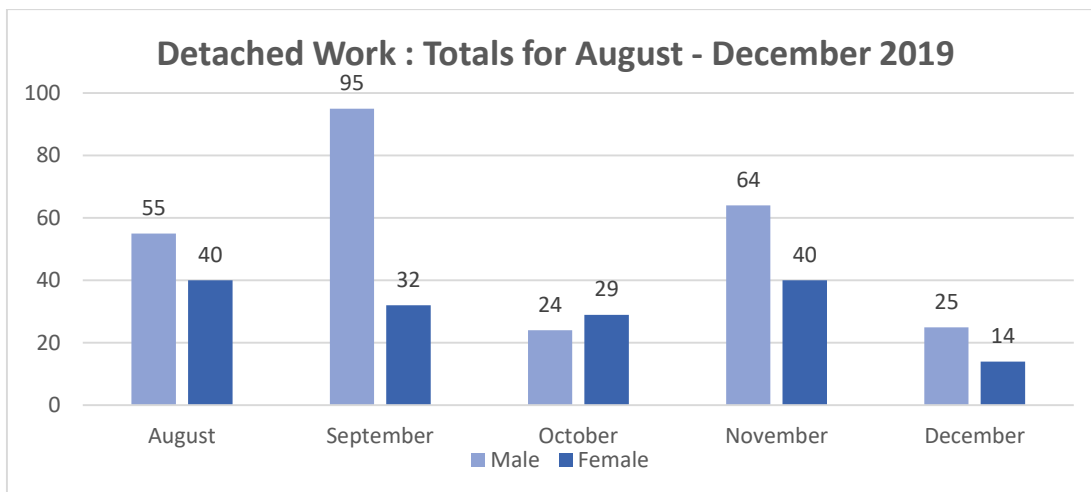

SHREWSBURY TOWN COUNCIL

**Detached Youth Work Statistics and Report
Autumn 2019**

LOCATIONS VISITED

Upton Lane, Monkmoor Rec, The Lantern, Bus station, Quarry, KFC (Town), Pride Hill, The Column, Ditherington, Meole