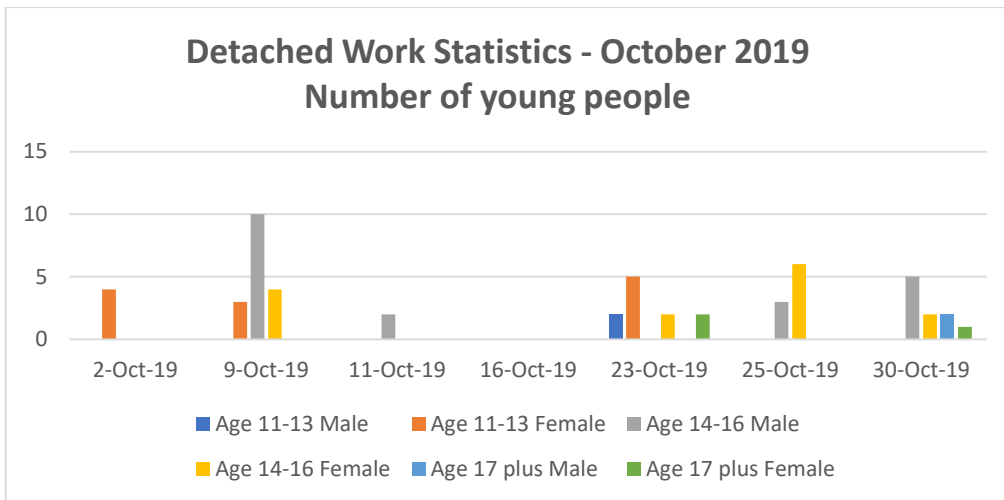

SHREWSBURY TOWN COUNCIL

**Detached Youth Work Statistics and Report
Autumn 2019**

LOCATIONS VISITED

Upton Lane, Monkmoor Rec, The Lantern, Bus station, Quarry, KFC (Town), Pride Hill, The Column, Ditherington, Meole

ISSUES RAISED

Drugs, pride, youthie, parents, school, death, education, safety, harm red, knives, moving, smoking, sadness, self-harm, Insta, violence, past, society, loss, accents.