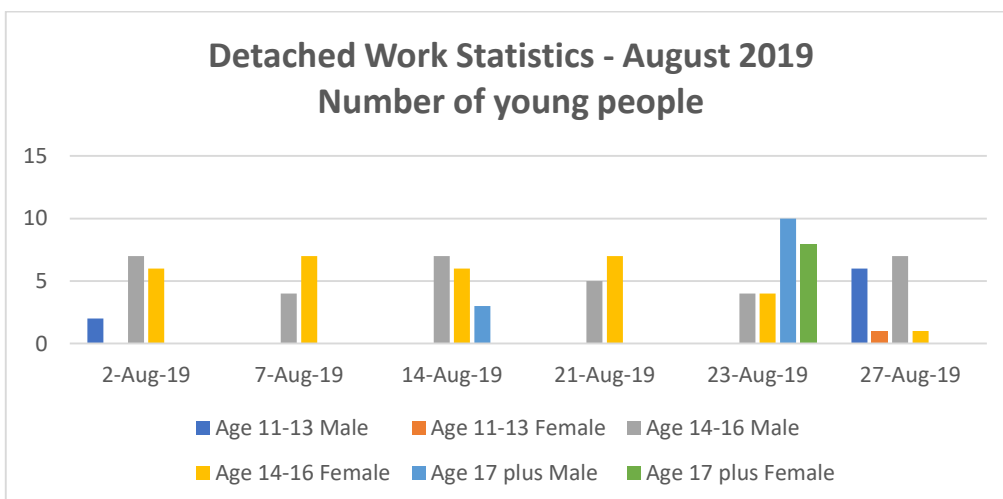

SHREWSBURY TOWN COUNCIL

**Detached Youth Work Statistics and Report
Autumn 2019**

LOCATIONS VISITED

Upton Lane, Monkmoor Rec, The Lantern, Bus station, Quarry, KFC (Town), Pride Hill, The Column, Ditherington, Meole

ISSUES RAISED

Drugs, pride, youthie, parents, school, death, education, safety, harm red, knives, moving, smoking, sadness, self-harm, Insta, violence, past, society, loss, accents.