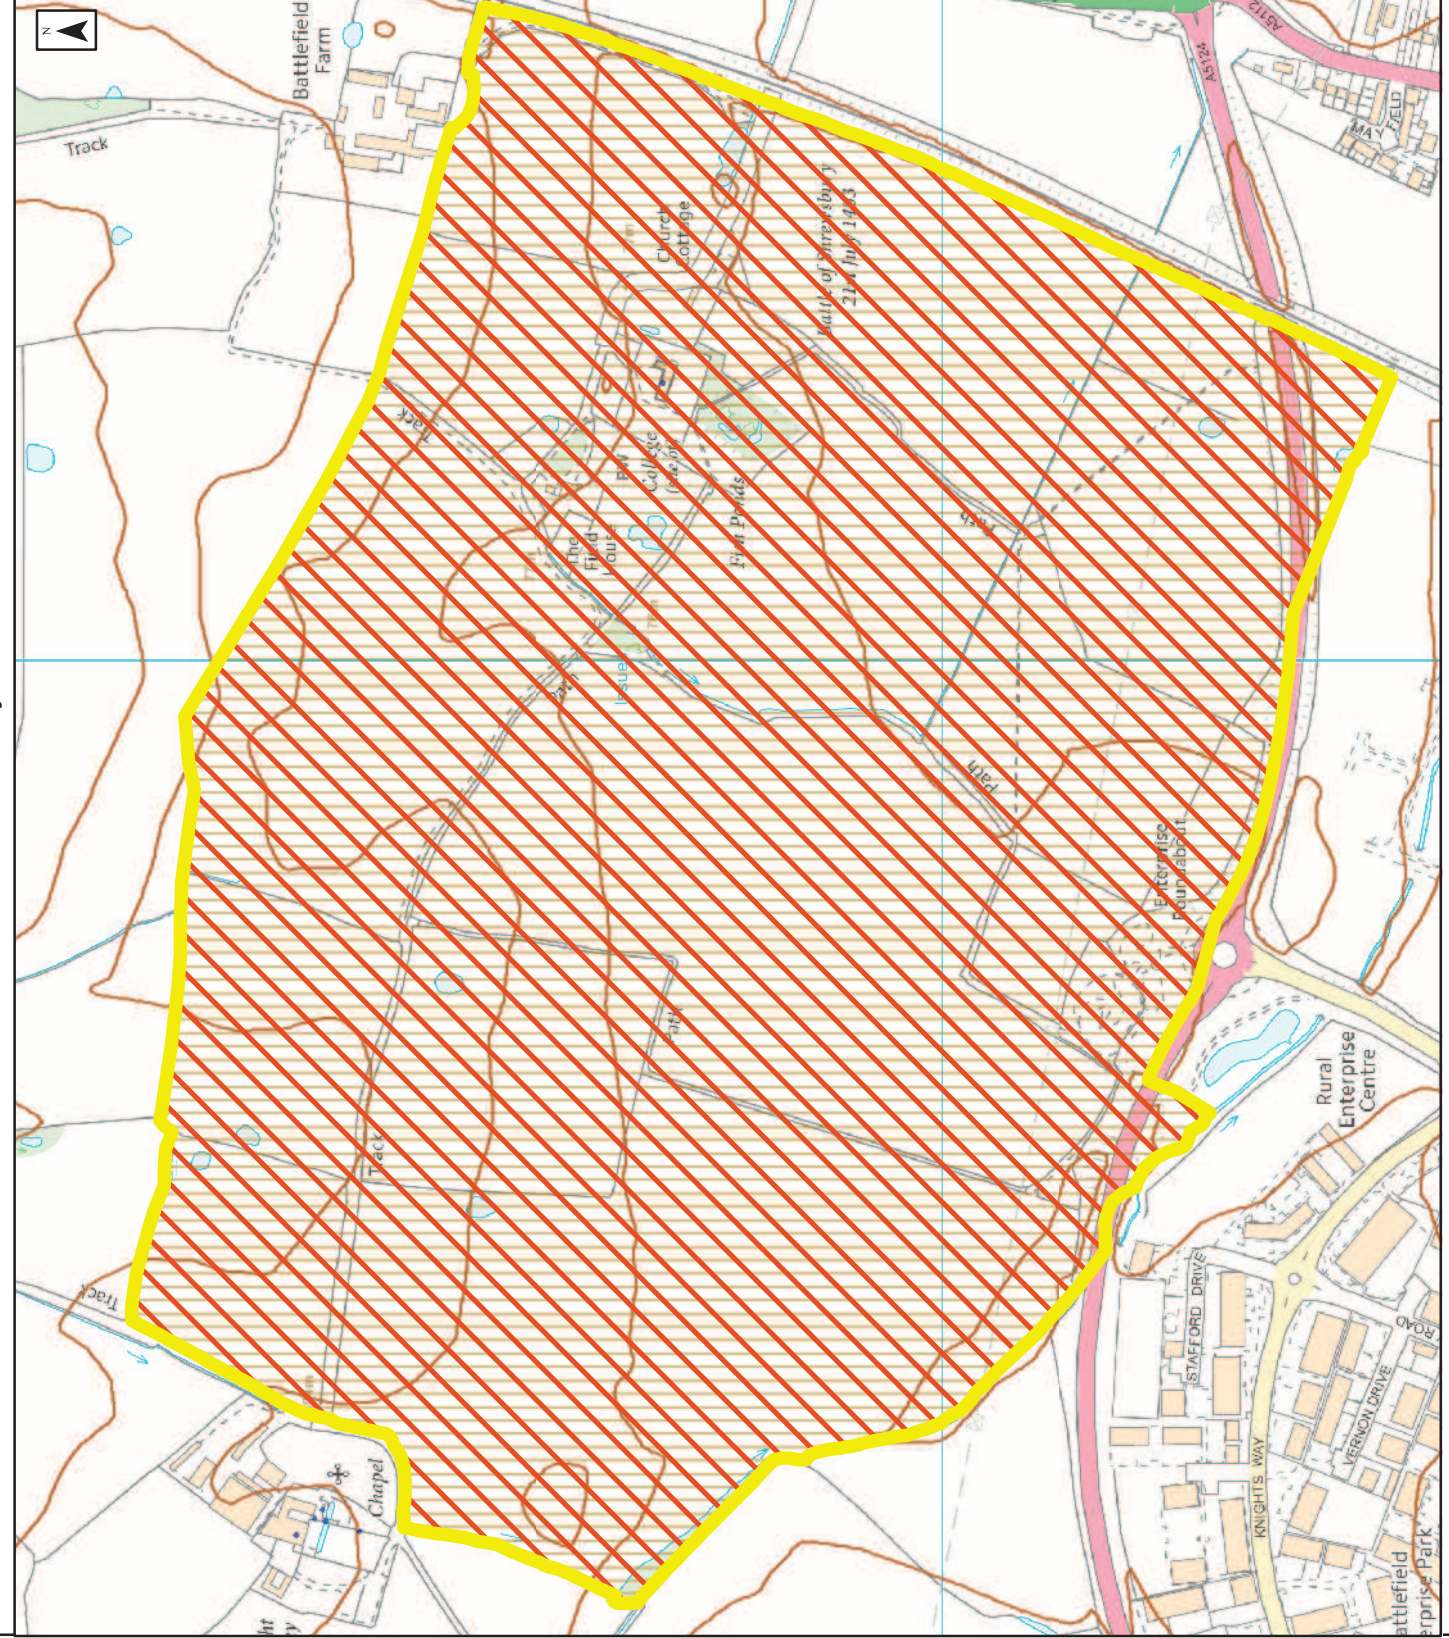

# Battle of Shrewsbury

**Map Scale:** 1:6,909

**Print Date:**

09 July 2015

10:25:55

**Author:** EHY1guthri

**Notes:**

This image is indicative and for internal use. It does not necessarily represent the extent of any development proposals and/or heritage assets and may be subject to distortions with measurements scaled from this map not matching measurements between corresponding indicators on the ground. It is not to be taken as a representation of any Historic England assessment.

Modern Ordnance Survey mapping: © Crown Copyright and database right 2015. All rights reserved. Ordnance Survey Licence number 100024900. Historic Ordnance Survey mapping: © and database right Crown Copyright and Landmark Information Group Ltd (All rights reserved 2015) Licence numbers 000394 and TP0024. Marine mapping: © British Crown and SeaZone Solutions Ltd 2015. All rights reserved. Licence number 102006.006. © Historic England.