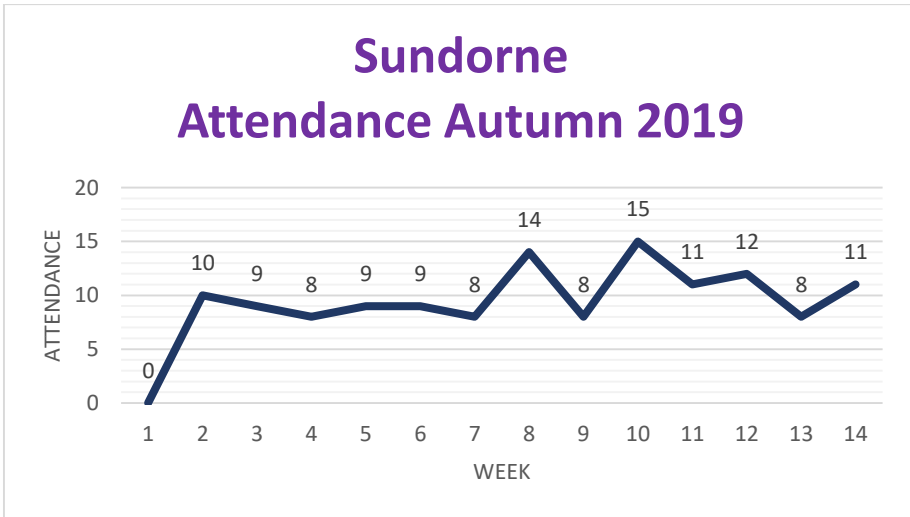

SHREWSBURY TOWN COUNCIL

**Youth Centre Attendance Statistics
Autumn Term 2019**

YOUTH CLUB ATTENDANCE

Week	Grange Pre-Juniors	Grange Juniors	Hive	Monkmoor Juniors	Monkmoor Seniors	Sundorne
1	0	0	14	0	0	0
2	16	0	14	2	22	10
3	21	19	6	2	24	9
4	28	13	5	4	32	8
5	25	15	10	4	26	9
6	27	11	18	3	23	9
7	25	13	19	4	26	8
8	3	9	18	4	27	14

FLAXIVITY

- 70 Different young people have attended Flax sessions this term
- 222 visits made this term
- Average attendance during this term was 20
- Of those attending 54 were Male and 16 Female
- Of those attending 41 were from the immediate area (70 from Wider/ Shrewsbury)
- 67% of those attending visited on more than one occasion
- Of those attending, 62 were aged 10 – 15, (8 were over 15)