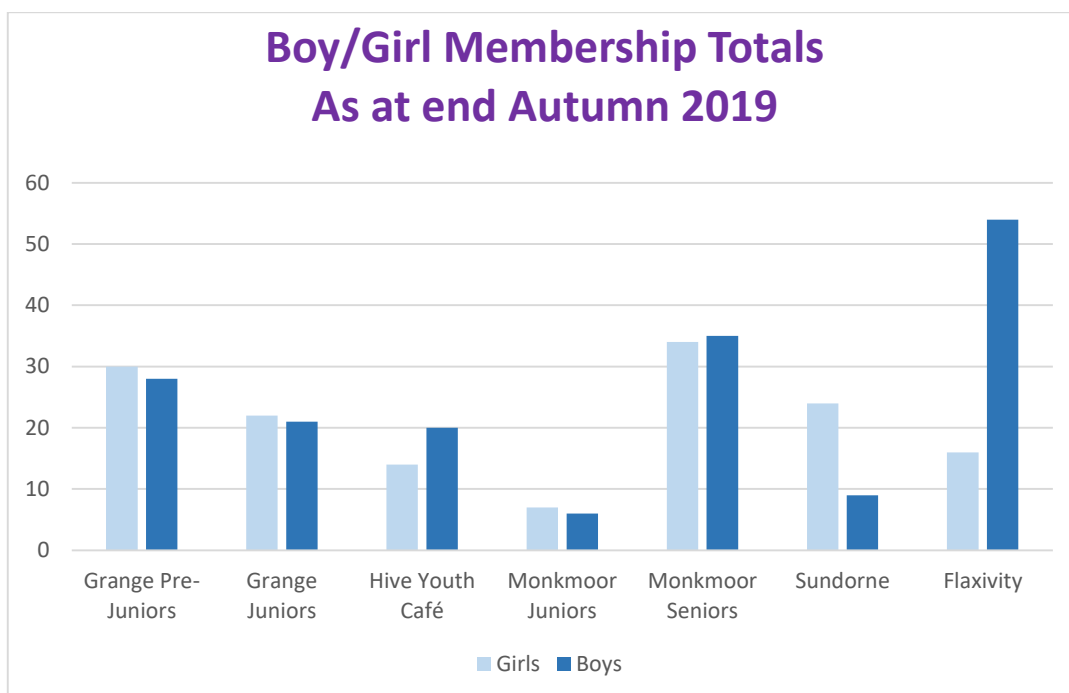

SHREWSBURY TOWN COUNCIL

**Youth Centre Attendance Statistics
Autumn Term 2019**

YOUTH CLUB ATTENDANCE

Week	Grange Pre-Juniors	Grange Juniors	Hive	Monkmoor Juniors	Monkmoor Seniors	Sundorne
1	0	0	14	0	0	0
2	16	0	14	2	22	10
3	21	19	6	2	24	9
4	28	13	5	4	32	8
5	25	15	10	4	26	9
6	27	11	18	3	23	9
7	25	13	19	4	26	8
8	3	9	18	4	27	14

FLAXIVITY

- 70 Different young people have attended Flax sessions this term
- 222 visits made this term
- Average attendance during this term was 20
- Of those attending 54 were Male and 16 Female
- Of those attending 41 were from the immediate area (70 from Wider/ Shrewsbury)
- 67% of those attending visited on more than one occasion
- Of those attending, 62 were aged 10 – 15, (8 were over 15)