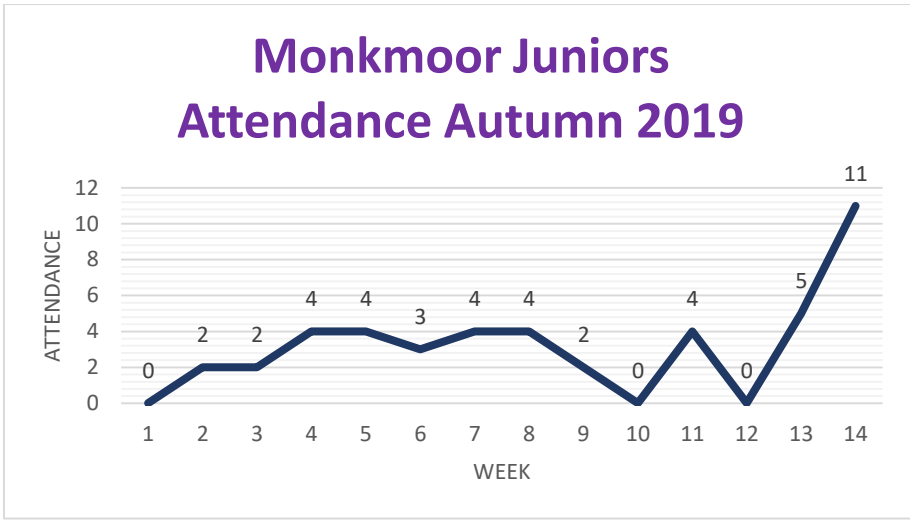

SHREWSBURY TOWN COUNCIL

**Youth Centre Attendance Statistics
Autumn Term 2019**

YOUTH CLUB ATTENDANCE

Week	Grange Pre-Juniors	Grange Juniors	Hive	Monkmoor Juniors	Monkmoor Seniors	Sundorne
1	0	0	14	0	0	0
2	16	0	14	2	22	10
3	21	19	6	2	24	9
4	28	13	5	4	32	8
5	25	15	10	4	26	9
6	27	11	18	3	23	9
7	25	13	19	4	26	8
8	3	9	18	4	27	14

FLAXIVITY

- 70 Different young people have attended Flax sessions this term
- 222 visits made this term
- Average attendance during this term was 20
- Of those attending 54 were Male and 16 Female
- Of those attending 41 were from the immediate area (70 from Wider/ Shrewsbury)
- 67% of those attending visited on more than one occasion
- Of those attending, 62 were aged 10 – 15, (8 were over 15)