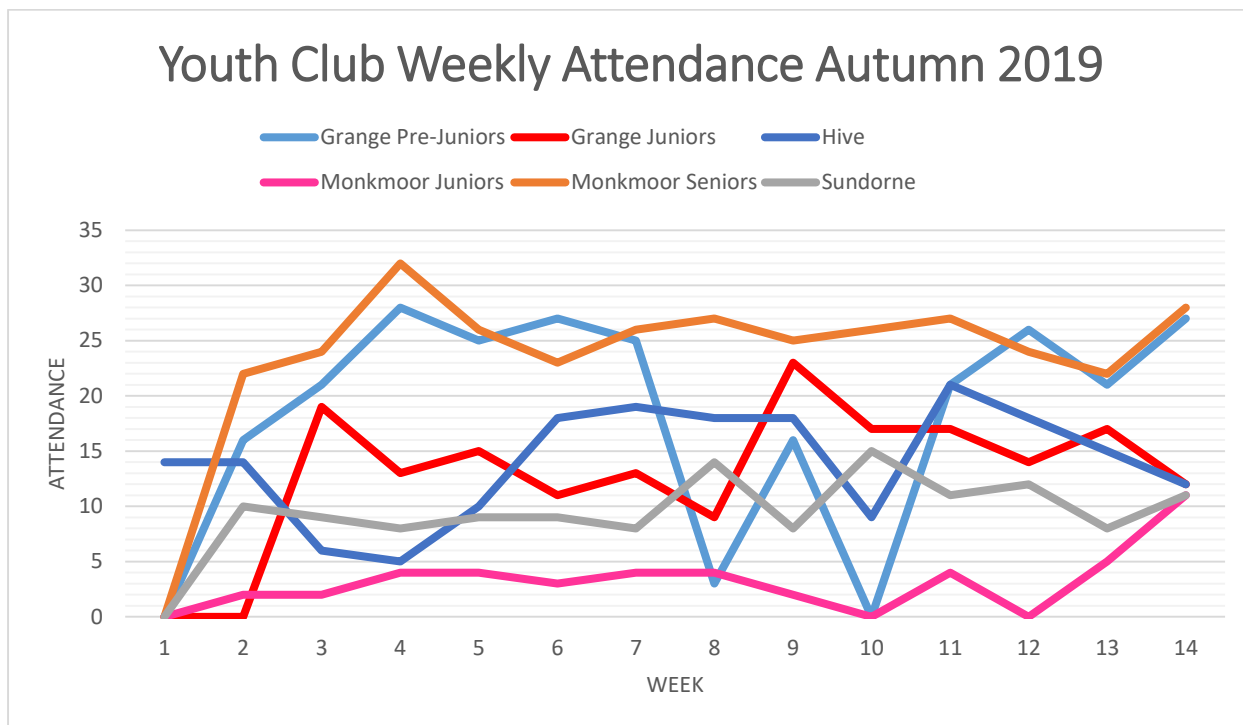

SHREWSBURY TOWN COUNCIL

**Youth Centre Attendance Statistics
Autumn Term 2019**

YOUTH CLUB ATTENDANCE

Week	Grange Pre-Juniors	Grange Juniors	Hive	Monkmoor Juniors	Monkmoor Seniors	Sundorne
1	0	0	14	0	0	0
2	16	0	14	2	22	10
3	21	19	6	2	24	9
4	28	13	5	4	32	8
5	25	15	10	4	26	9
6	27	11	18	3	23	9
7	25	13	19	4	26	8
8	3	9	18	4	27	14

FLAXIVITY

- 70 Different young people have attended Flax sessions this term
- 222 visits made this term
- Average attendance during this term was 20
- Of those attending 54 were Male and 16 Female
- Of those attending 41 were from the immediate area (70 from Wider/ Shrewsbury)
- 67% of those attending visited on more than one occasion
- Of those attending, 62 were aged 10 – 15, (8 were over 15)