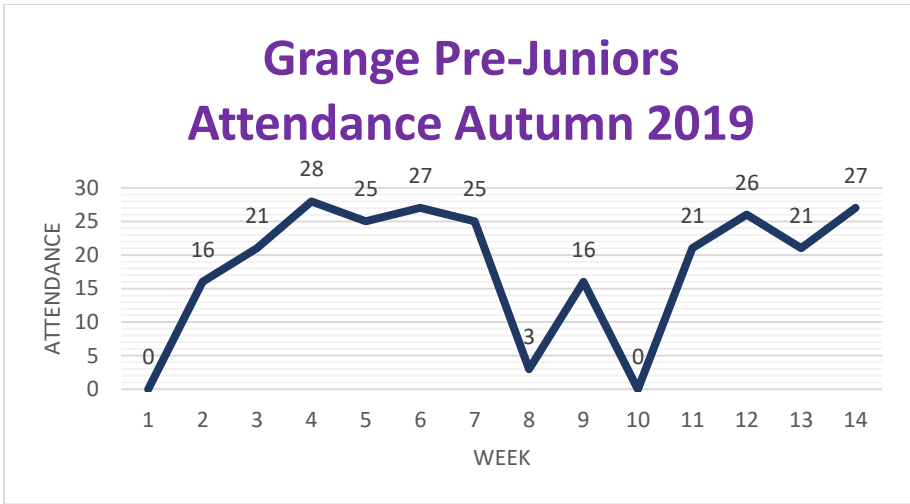

SHREWSBURY TOWN COUNCIL

**Youth Centre Attendance Statistics
Autumn Term 2019**

YOUTH CLUB ATTENDANCE

Week	Grange Pre-Juniors	Grange Juniors	Hive	Monkmoor Juniors	Monkmoor Seniors	Sundorne
1	0	0	14	0	0	0
2	16	0	14	2	22	10
3	21	19	6	2	24	9
4	28	13	5	4	32	8
5	25	15	10	4	26	9
6	27	11	18	3	23	9
7	25	13	19	4	26	8
8	3	9	18	4	27	14

FLAXIVITY

- 70 Different young people have attended Flax sessions this term
- 222 visits made this term
- Average attendance during this term was 20
- Of those attending 54 were Male and 16 Female
- Of those attending 41 were from the immediate area (70 from Wider/ Shrewsbury)
- 67% of those attending visited on more than one occasion
- Of those attending, 62 were aged 10 – 15, (8 were over 15)