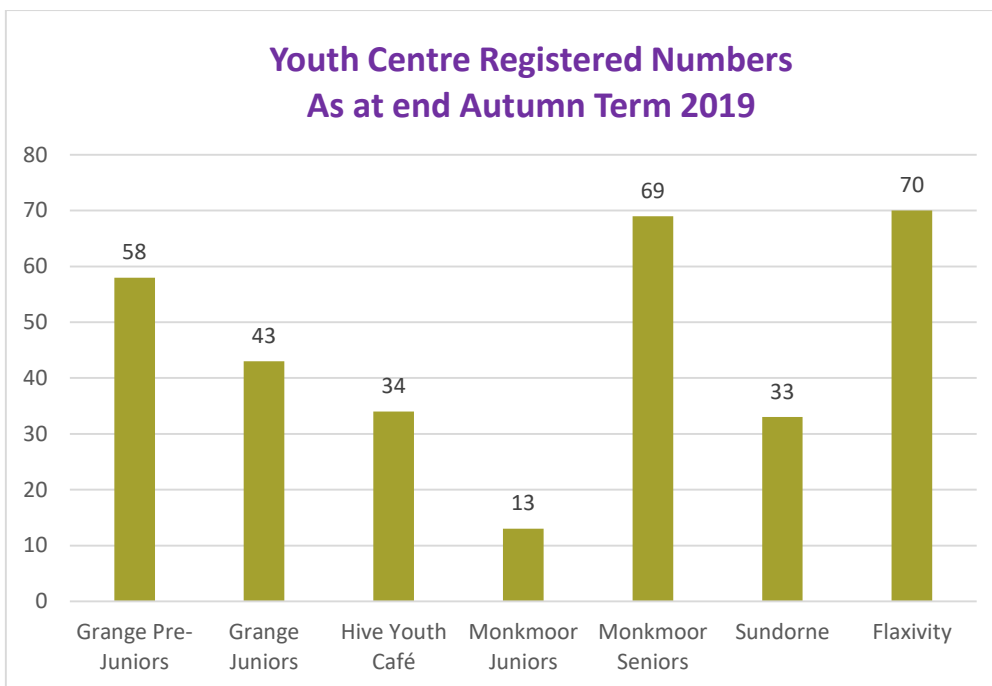

SHREWSBURY TOWN COUNCIL

**Youth Centre Attendance Statistics
Autumn Term 2019**

YOUTH CLUB ATTENDANCE

Week	Grange Pre-Juniors	Grange Juniors	Hive	Monkmoor Juniors	Monkmoor Seniors	Sundorne
1	0	0	14	0	0	0
2	16	0	14	2	22	10
3	21	19	6	2	24	9
4	28	13	5	4	32	8
5	25	15	10	4	26	9
6	27	11	18	3	23	9
7	25	13	19	4	26	8
8	3	9	18	4	27	14

FLAXIVITY

- 70 Different young people have attended Flax sessions this term
- 222 visits made this term
- Average attendance during this term was 20
- Of those attending 54 were Male and 16 Female
- Of those attending 41 were from the immediate area (70 from Wider/ Shrewsbury)
- 67% of those attending visited on more than one occasion
- Of those attending, 62 were aged 10 – 15, (8 were over 15)