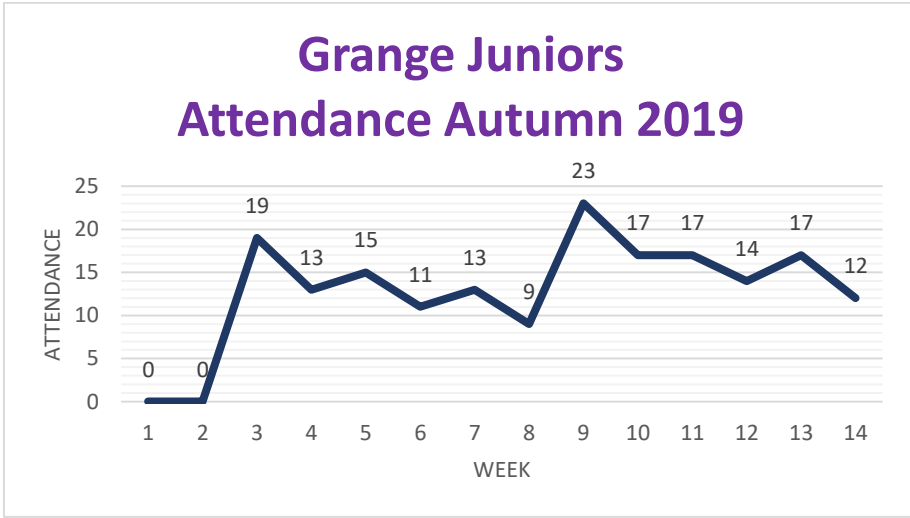

SHREWSBURY TOWN COUNCIL

**Youth Centre Attendance Statistics
Autumn Term 2019**

YOUTH CLUB ATTENDANCE

Week	Grange Pre-Juniors	Grange Juniors	Hive	Monkmoor Juniors	Monkmoor Seniors	Sundorne
1	0	0	14	0	0	0
2	16	0	14	2	22	10
3	21	19	6	2	24	9
4	28	13	5	4	32	8
5	25	15	10	4	26	9
6	27	11	18	3	23	9
7	25	13	19	4	26	8
8	3	9	18	4	27	14

FLAXIVITY

- 70 Different young people have attended Flax sessions this term
- 222 visits made this term
- Average attendance during this term was 20
- Of those attending 54 were Male and 16 Female
- Of those attending 41 were from the immediate area (70 from Wider/ Shrewsbury)
- 67% of those attending visited on more than one occasion
- Of those attending, 62 were aged 10 – 15, (8 were over 15)