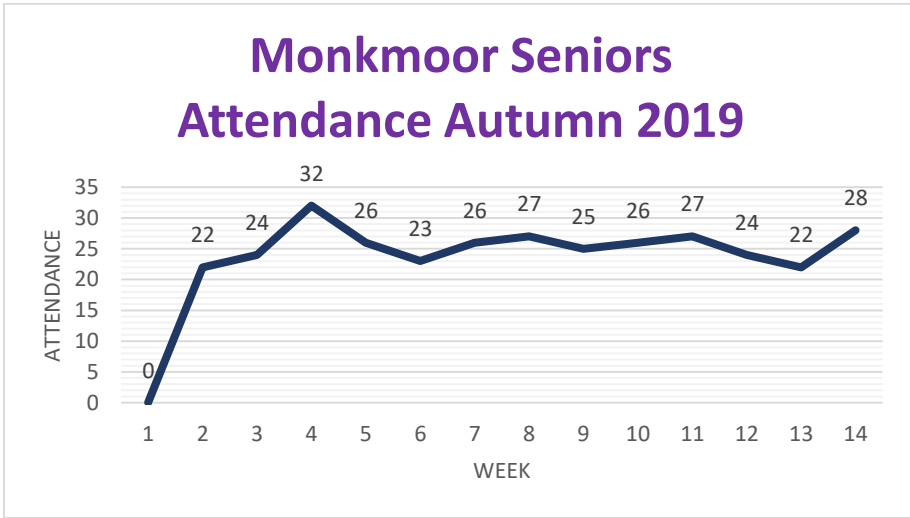

SHREWSBURY TOWN COUNCIL

**Youth Centre Attendance Statistics
Autumn Term 2019**

YOUTH CLUB ATTENDANCE

Week	Grange Pre-Juniors	Grange Juniors	Hive	Monkmoor Juniors	Monkmoor Seniors	Sundorne
1	0	0	14	0	0	0
2	16	0	14	2	22	10
3	21	19	6	2	24	9
4	28	13	5	4	32	8
5	25	15	10	4	26	9
6	27	11	18	3	23	9
7	25	13	19	4	26	8
8	3	9	18	4	27	14

FLAXIVITY

- 70 Different young people have attended Flax sessions this term
- 222 visits made this term
- Average attendance during this term was 20
- Of those attending 54 were Male and 16 Female
- Of those attending 41 were from the immediate area (70 from Wider/ Shrewsbury)
- 67% of those attending visited on more than one occasion
- Of those attending, 62 were aged 10 – 15, (8 were over 15)