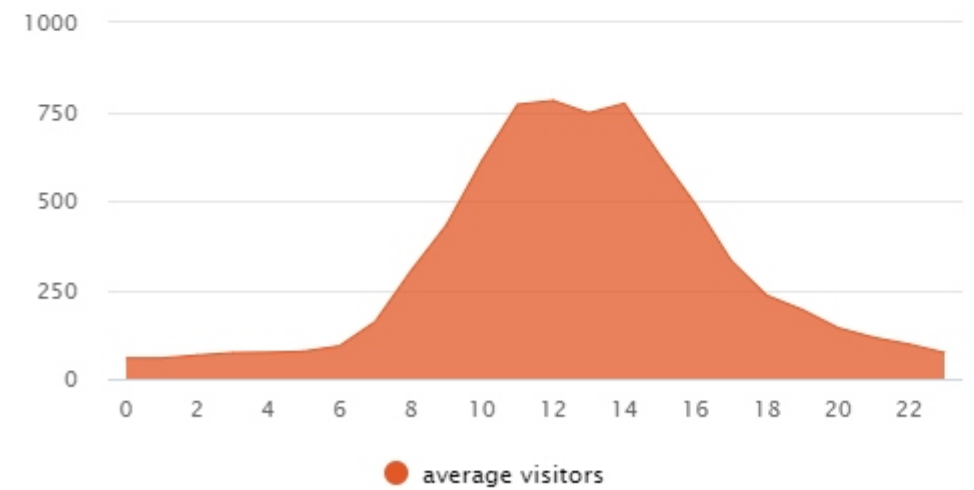

39,905
Average venue visits, per week

5,695
Average venue visits, per day

153,410
Total visits this period

12:00 - 13:00
Busiest time of day

142 minutes
Average dwell time

4,948
Average visits per day

Number of Visitors - New Vs Repeat

Dwell time Analysis

Weather Data powered by

Time of Day - Average

website address: www.elephantwifi.co.uk