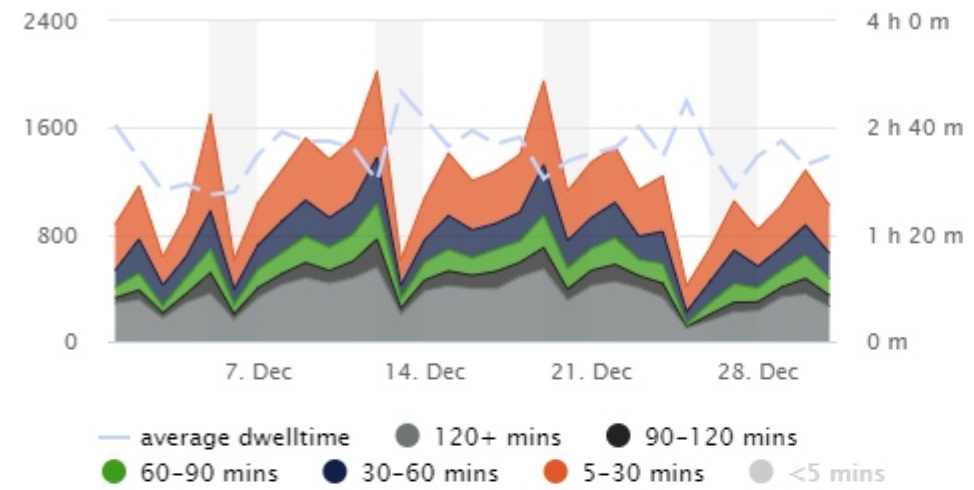

39,905
Average venue visits, per week

5,695
Average venue visits, per day

153,410
Total visits this period

12:00 - 13:00
Busiest time of day

142 minutes
Average dwell time

4,948
Average visits per day

Number of Visitors - New Vs Repeat

Dwell time Analysis

Weather Data powered by

Time of Day - Average

website address: www.elephantwifi.co.uk