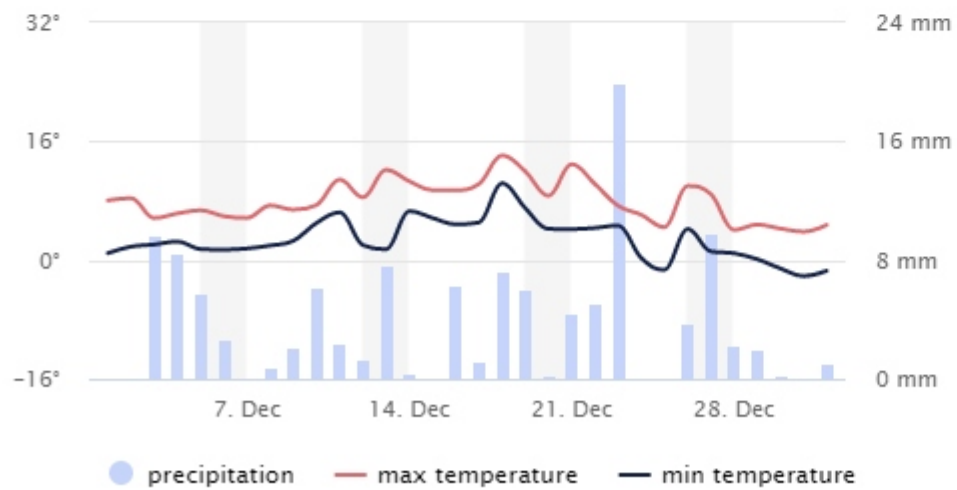

39,905
Average venue visits, per week

5,695
Average venue visits, per day

153,410
Total visits this period

12:00 - 13:00
Busiest time of day

142 minutes
Average dwell time

4,948
Average visits per day

Number of Visitors - New Vs Repeat

Dwell time Analysis

Weather Data powered by

Time of Day - Average

website address: www.elephantwifi.co.uk