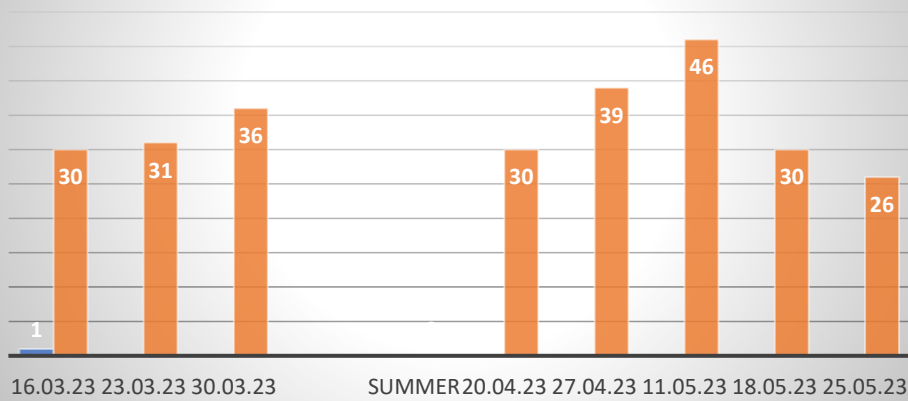

Grange Pre-Juniors March - May 2023

Grange Juniors March - May 2023

The Hive March - May 2023

Monkmoor Football March-May 2023

Monkmoor Junior & Seniors March - May 2023

Sundorne March -May 2023

OVERALL ATTENDANCE SEPT 22 - MAY 23

- Total Attendance - start of Autumn Term (Sept - Oct)
- Attendance - End of Autumn Term (Oct - Dec)
- Attendance (Spring Term Jan - Feb)
- Attendance (Spring Mar-Apr)
- Attendance (Summer Apr - May)