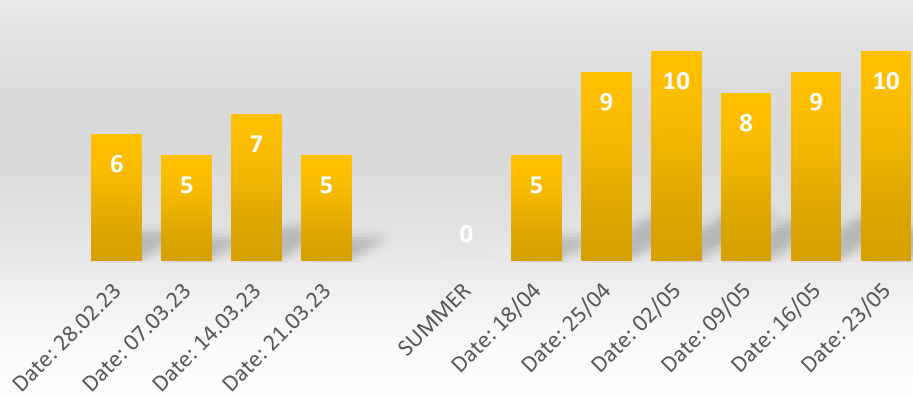

Grange Pre-Juniors March - May 2023

Grange Juniors March - May 2023

The Hive March - May 2023

Monkmoor Football March-May 2023

Monkmoor Junior & Seniors March - May 2023

Sundorne March -May 2023

OVERALL ATTENDANCE SEPT 22 - MAY 23

- Total Attendance - start of Autumn Term (Sept - Oct)
- Attendance - End of Autumn Term (Oct - Dec)
- Attendance (Spring Term Jan - Feb)
- Attendance (Spring Mar-Apr)
- Attendance (Summer Apr - May)