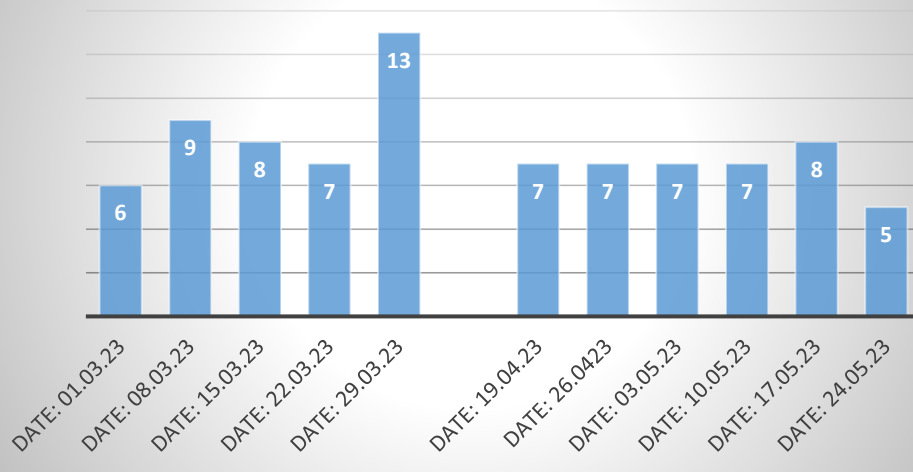

Grange Pre-Juniors March - May 2023

Grange Juniors March - May 2023

The Hive March - May 2023

Monkmoor Football March-May 2023

Monkmoor Junior & Seniors March - May 2023

Sundorne March -May 2023

OVERALL ATTENDANCE SEPT 22 - MAY 23

- Total Attendance - start of Autumn Term (Sept - Oct)
- Attendance - End of Autumn Term (Oct - Dec)
- Attendance (Spring Term Jan - Feb)
- Attendance (Spring Mar-Apr)
- Attendance (Summer Apr - May)