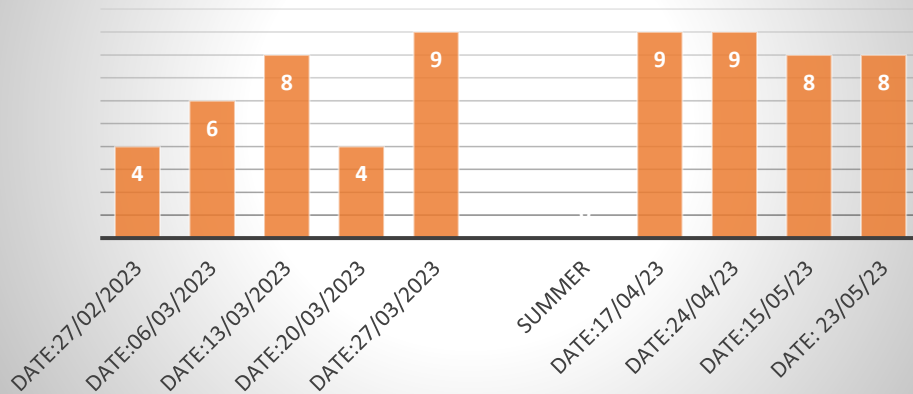

Grange Pre-Juniors March - May 2023

Grange Juniors March - May 2023

The Hive March - May 2023

Monkmoor Football March-May 2023

Monkmoor Junior & Seniors March - May 2023

Sundorne March -May 2023

OVERALL ATTENDANCE SEPT 22 - MAY 23

- Total Attendance - start of Autumn Term (Sept - Oct)
- Attendance - End of Autumn Term (Oct - Dec)
- Attendance (Spring Term Jan - Feb)
- Attendance (Spring Mar-Apr)
- Attendance (Summer Apr - May)