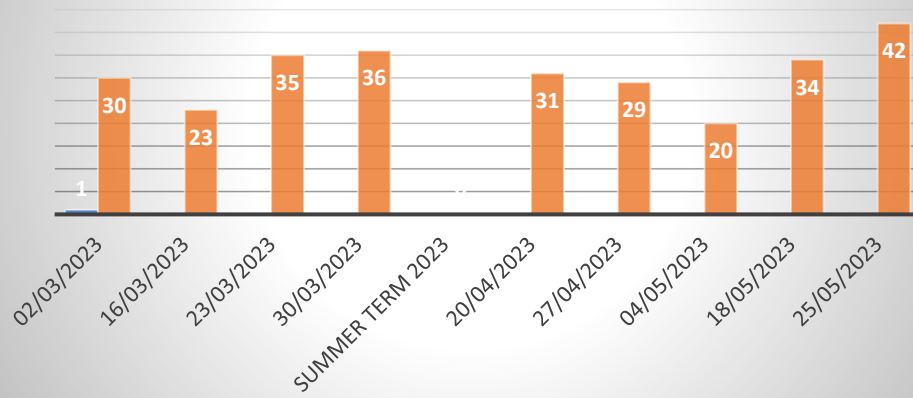

Grange Pre-Juniors March - May 2023

Grange Juniors March - May 2023

The Hive March - May 2023

Monkmoor Football March-May 2023

Monkmoor Junior & Seniors March - May 2023

Sundorne March -May 2023

OVERALL ATTENDANCE SEPT 22 - MAY 23

- Total Attendance - start of Autumn Term (Sept - Oct)
- Attendance - End of Autumn Term (Oct - Dec)
- Attendance (Spring Term Jan - Feb)
- Attendance (Spring Mar-Apr)
- Attendance (Summer Apr - May)