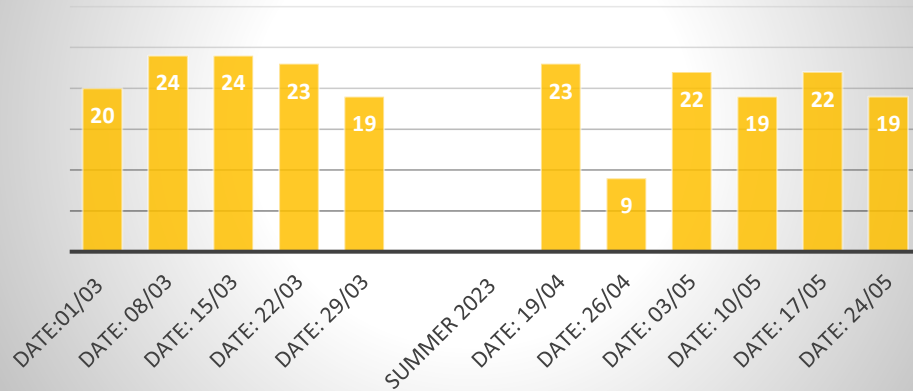

Grange Pre-Juniors March - May 2023

Grange Juniors March - May 2023

The Hive March - May 2023

Monkmoor Football March-May 2023

Monkmoor Junior & Seniors March - May 2023

Sundorne March -May 2023

OVERALL ATTENDANCE SEPT 22 - MAY 23

- Total Attendance - start of Autumn Term (Sept - Oct)
- Attendance - End of Autumn Term (Oct - Dec)
- Attendance (Spring Term Jan - Feb)
- Attendance (Spring Mar-Apr)
- Attendance (Summer Apr - May)