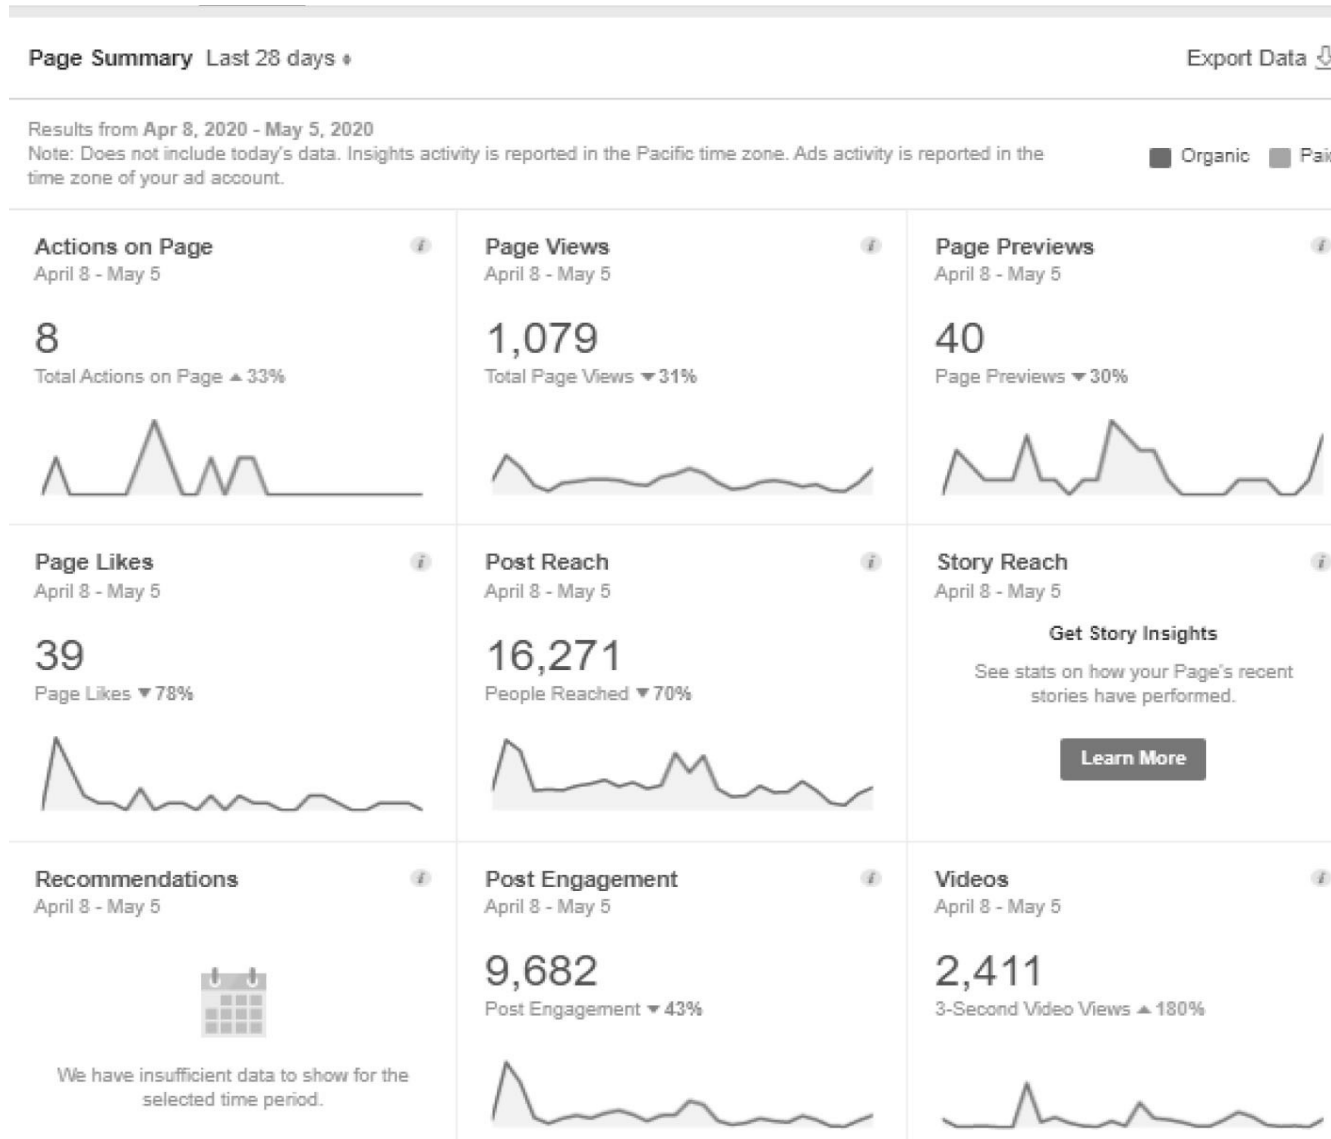

STC Facebook Analytics – from 08.04.2020 to 05.05.2020

Page Follows from 01.03.2020 to 05.05.2020:

Post Reach from 01.03.2020 to 05.05.2020

Total Views from 01.03.2020 to 05.05.2020