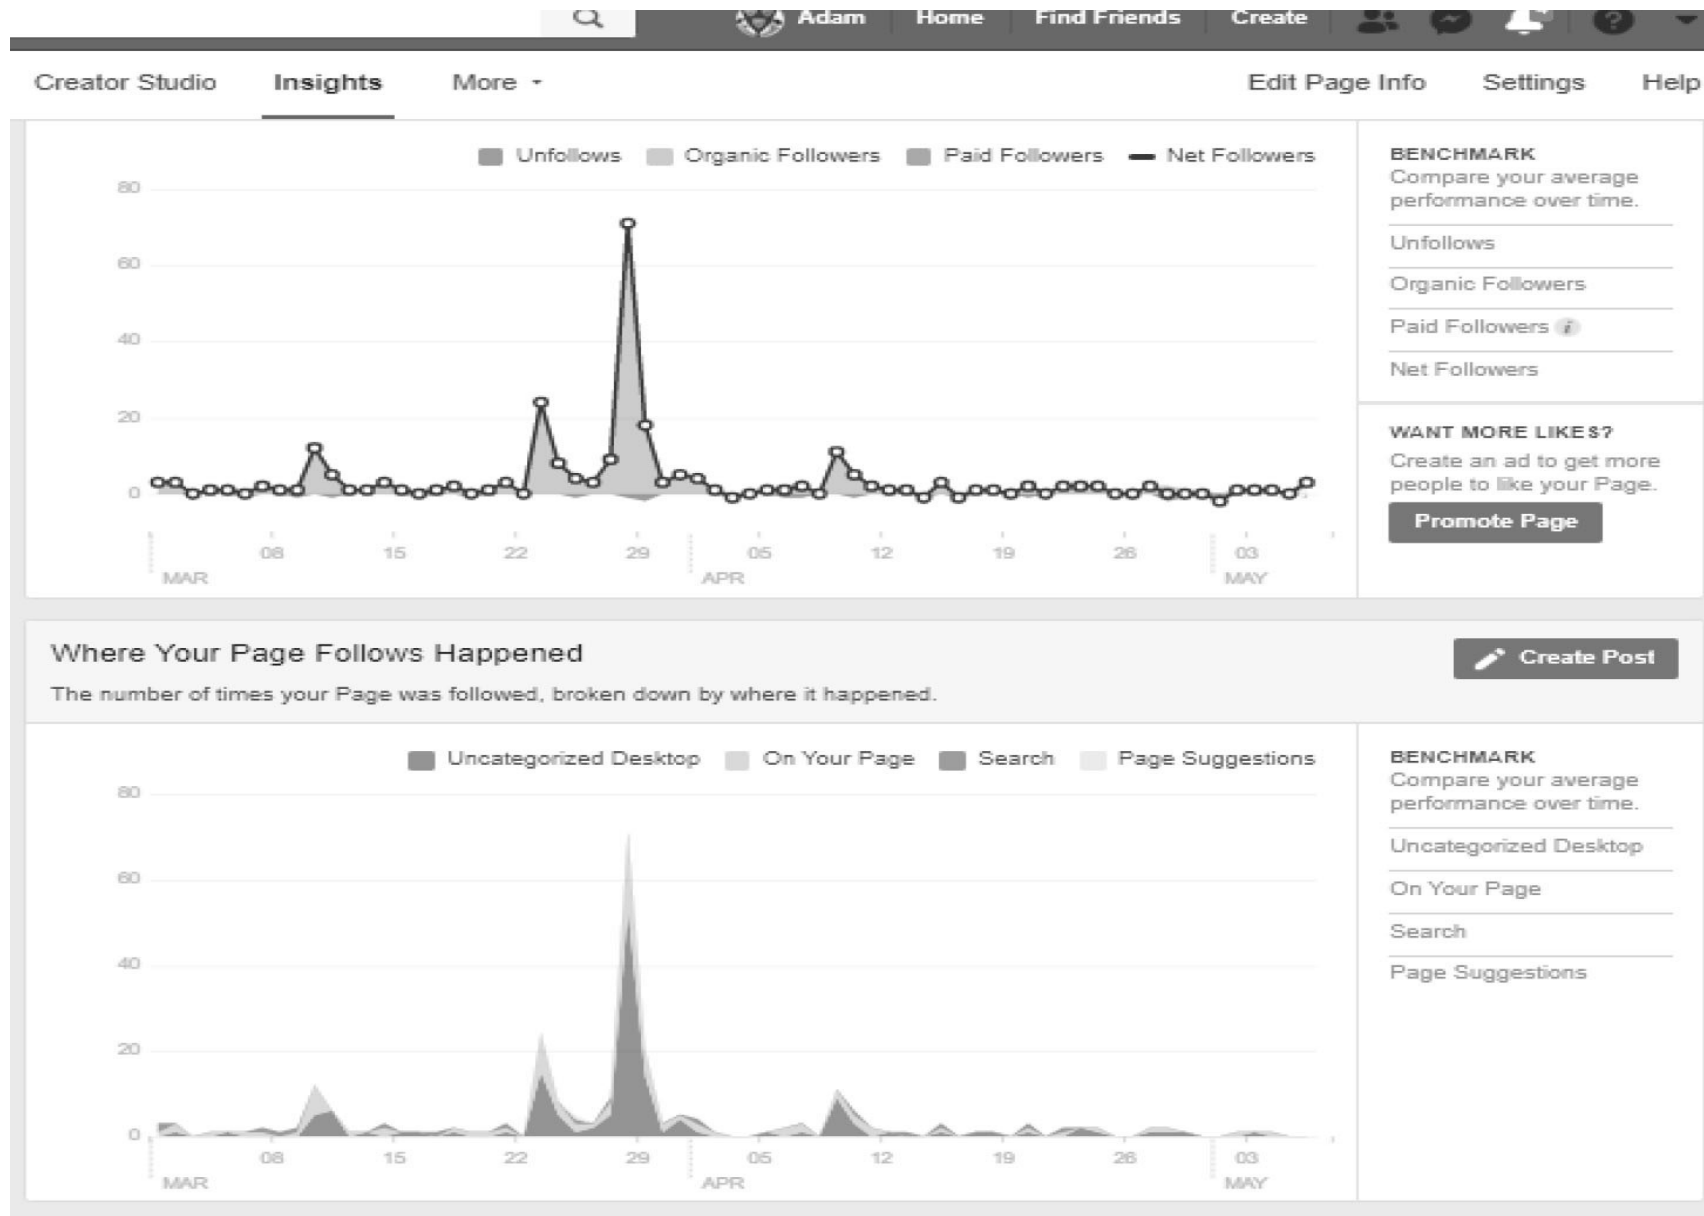

STC Facebook Analytics – from 08.04.2020 to 05.05.2020

Page Follows from 01.03.2020 to 05.05.2020:

Post Reach from 01.03.2020 to 05.05.2020

Total Views from 01.03.2020 to 05.05.2020