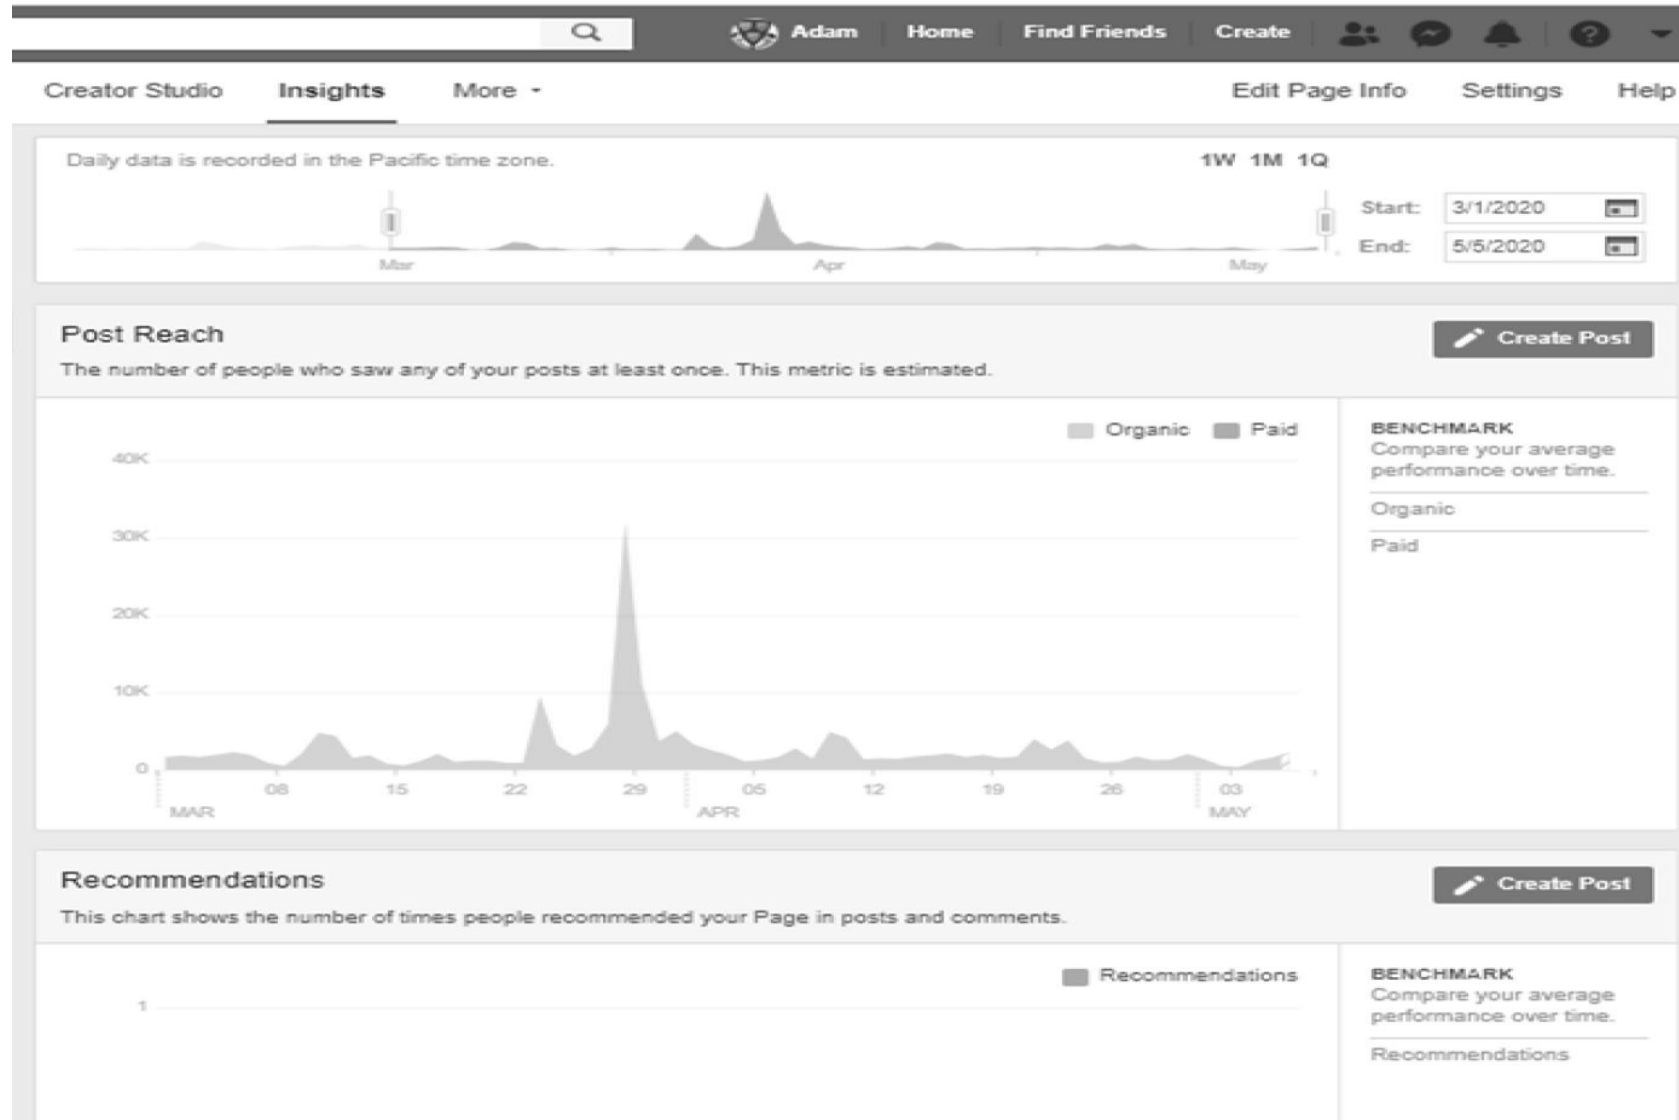

STC Facebook Analytics – from 08.04.2020 to 05.05.2020

Page Follows from 01.03.2020 to 05.05.2020:

Post Reach from 01.03.2020 to 05.05.2020

Total Views from 01.03.2020 to 05.05.2020